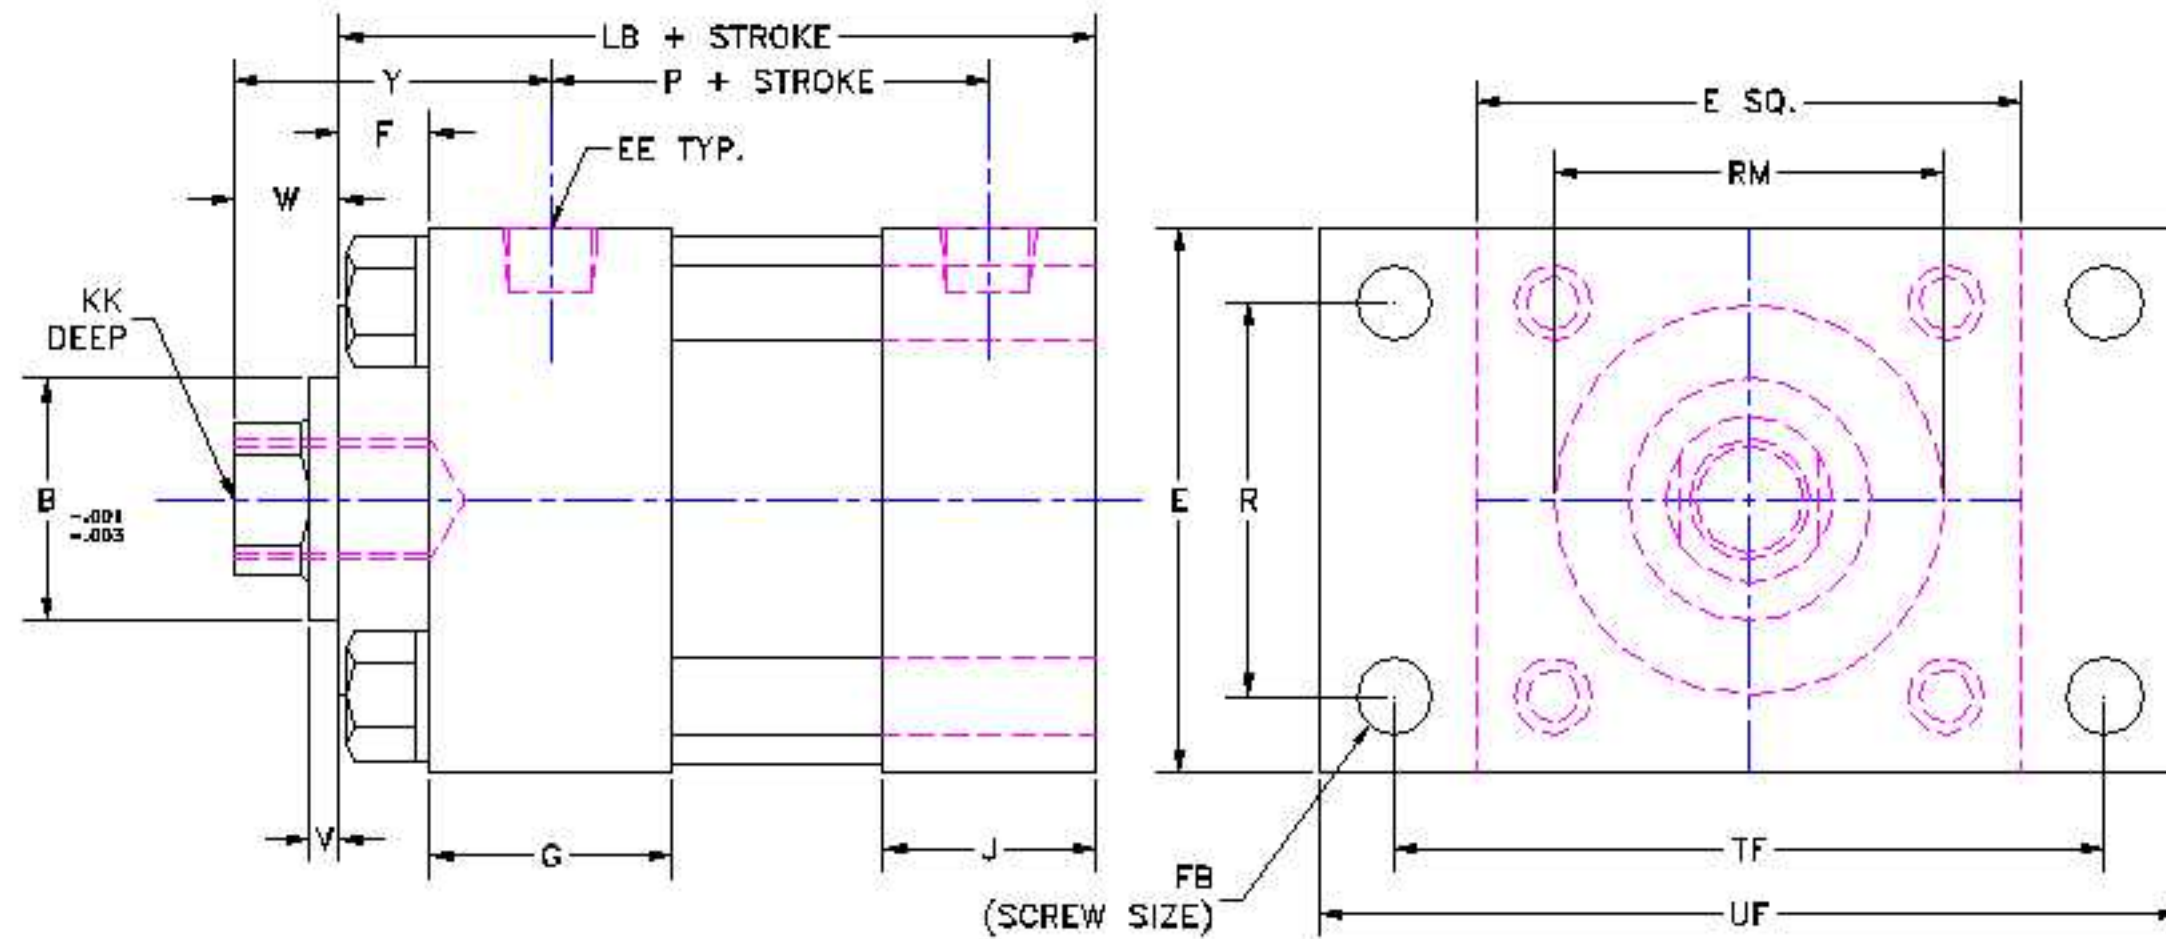

# ME6 MOUNT - STYLE P - FEMALE ROD END - PAGE 1 OF 2

# ME6 MOUNT - STYLE P - MALE ROD END - PAGE 2 OF 2