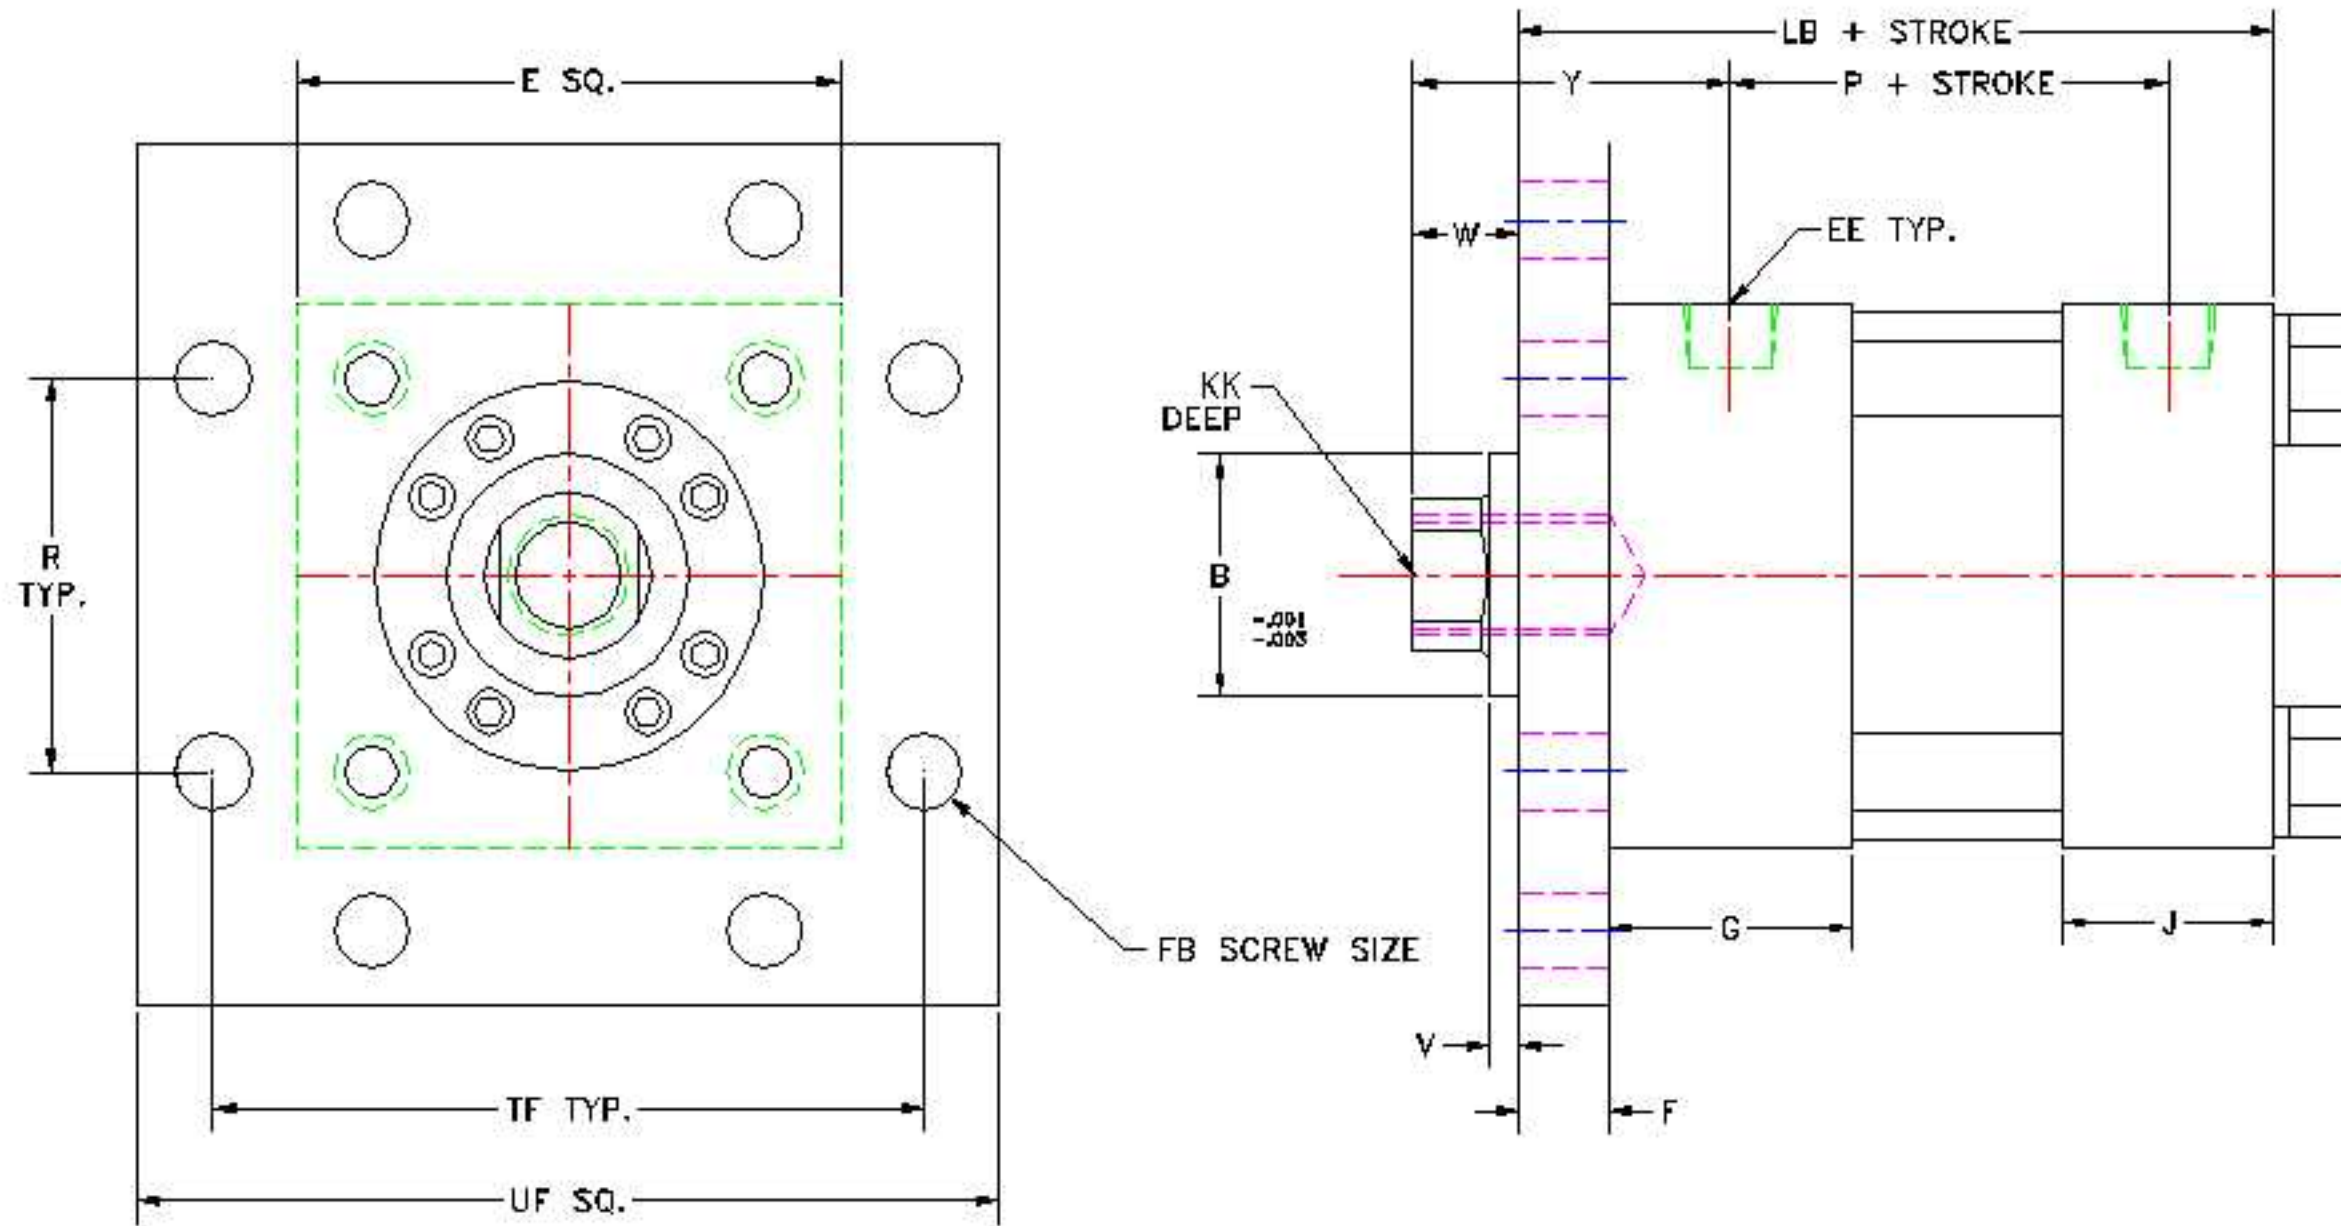

MF5 MOUNT - STYLE J - FEMALE ROD END - PAGE 1 OF 2

MF5 MOUNT - STYLE J - MALE ROD END - PAGE 2 OF 2