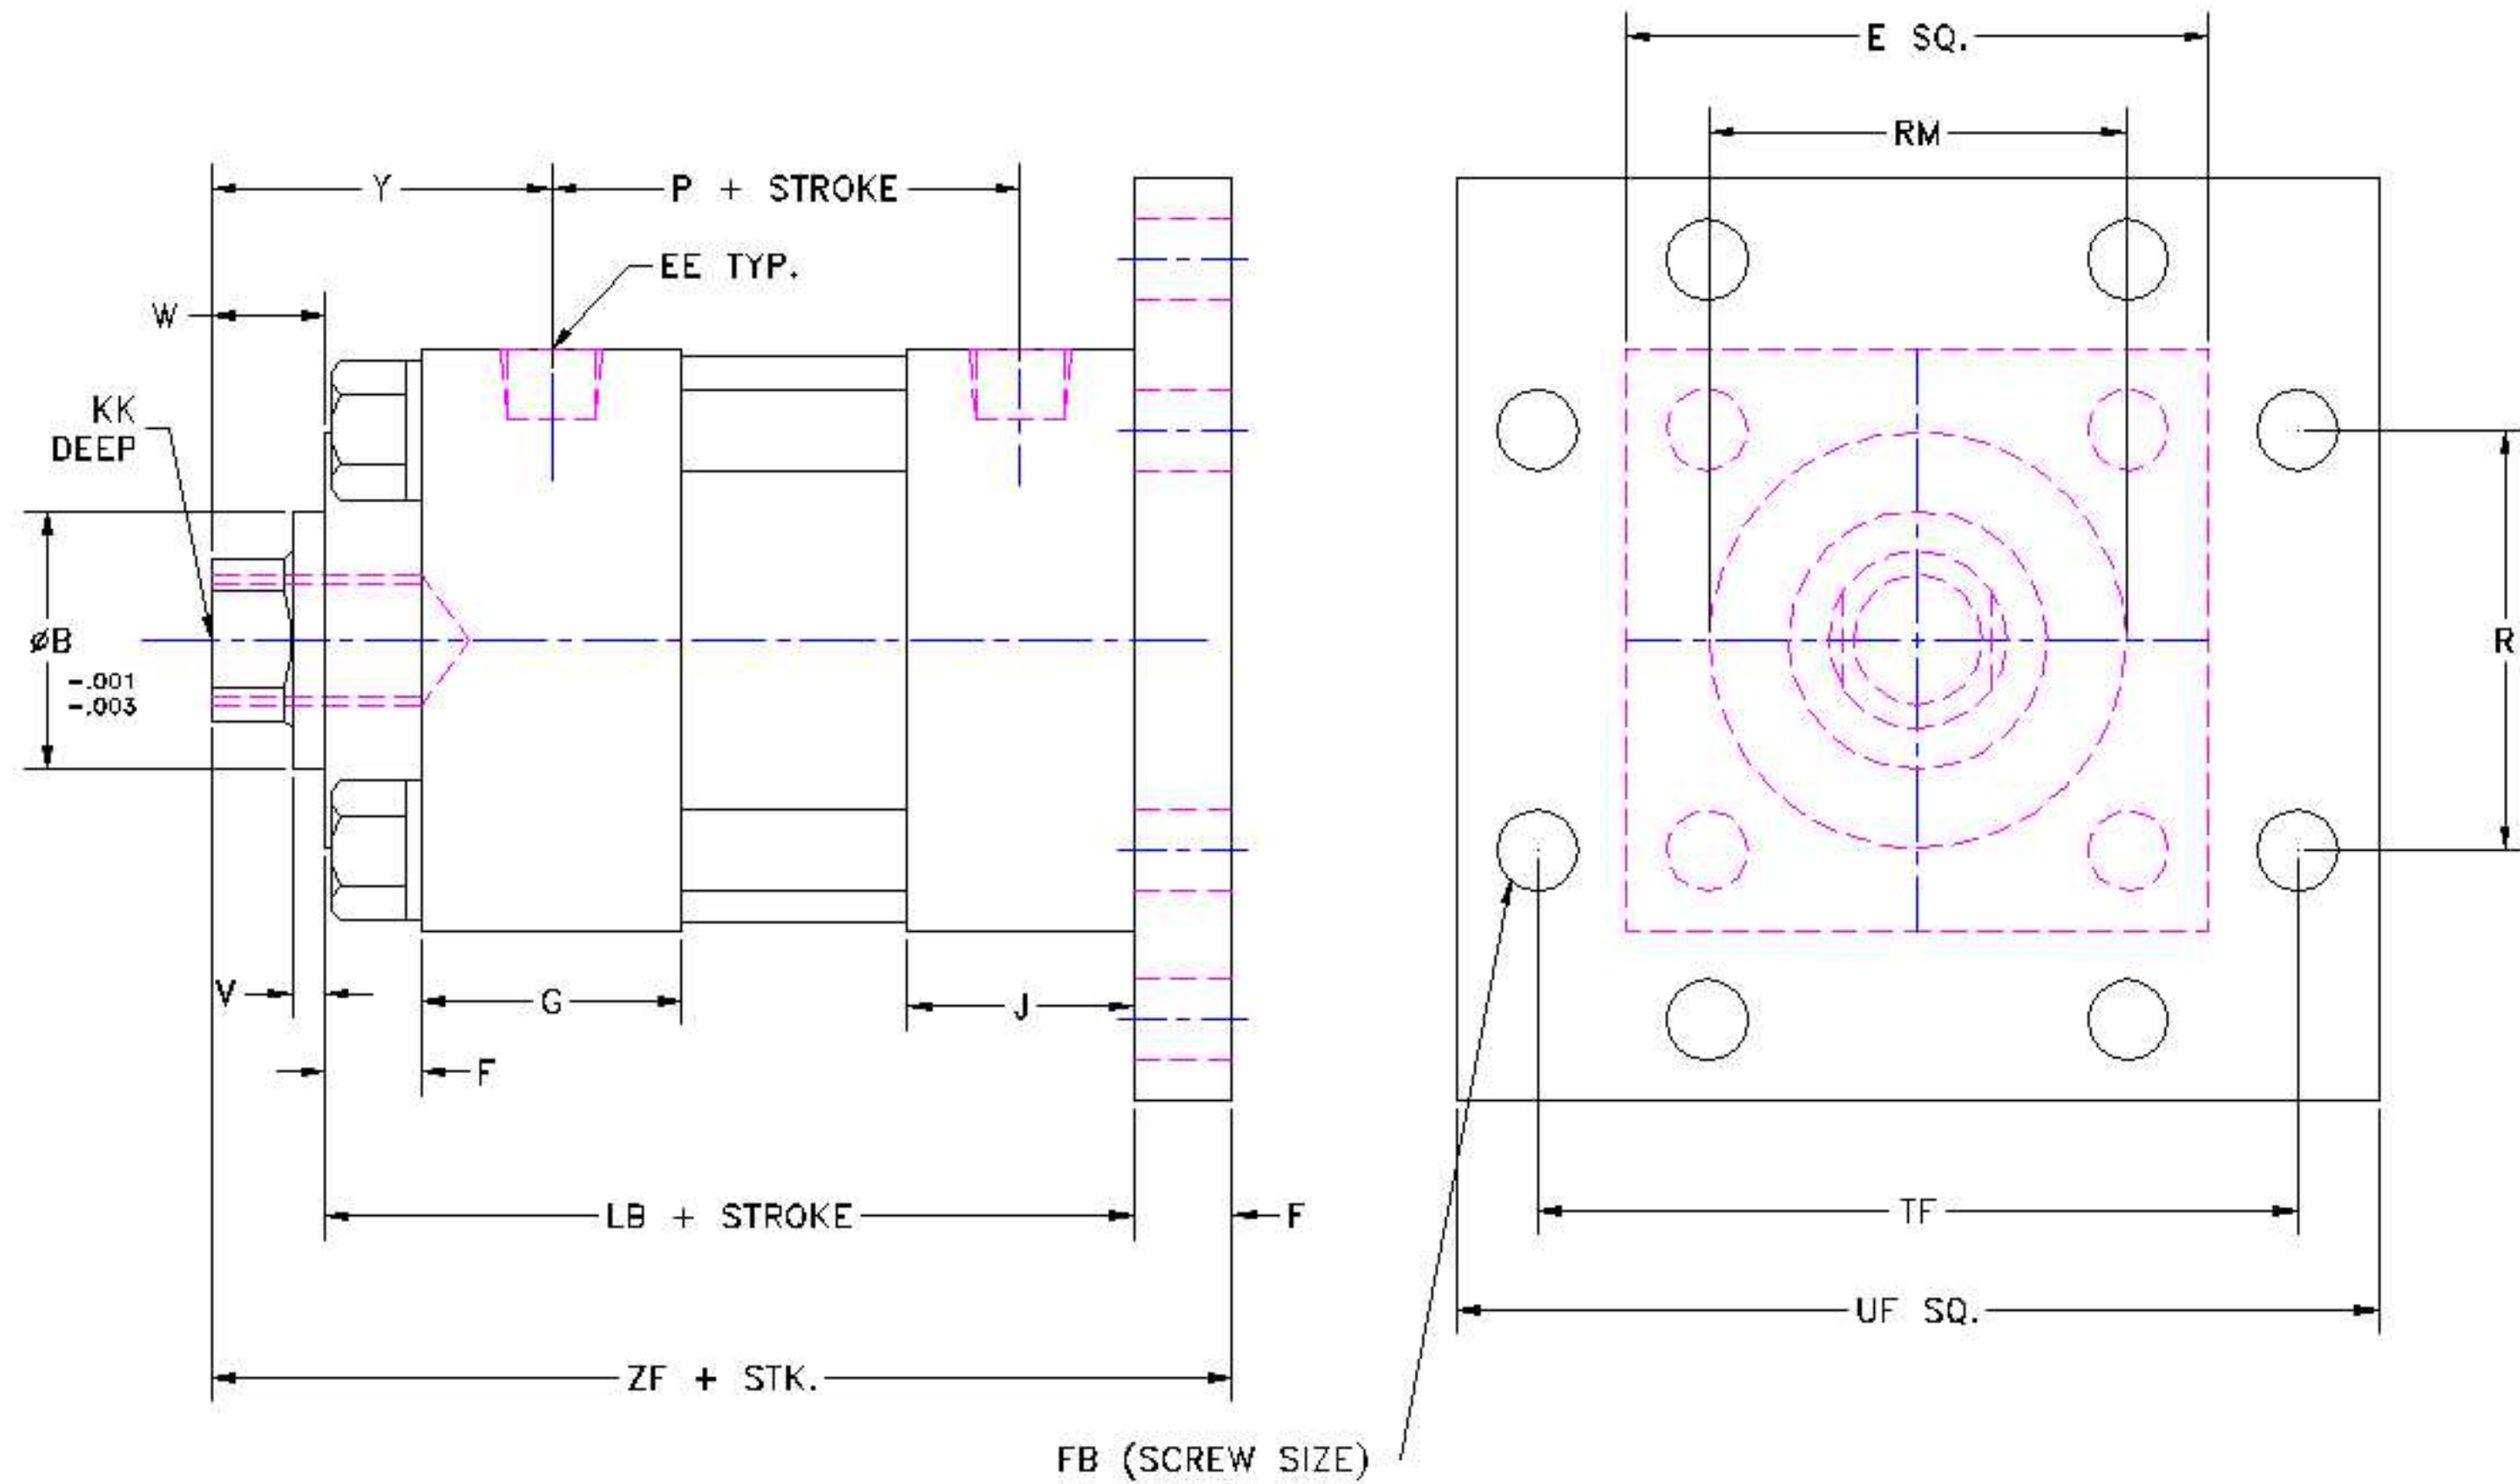

# MF6 MOUNT - STYLE S - FEMALE ROD END - PAGE 1 OF 2

# MF6 MOUNT - STYLE S - MALE ROD END - PAGE 2 OF 2