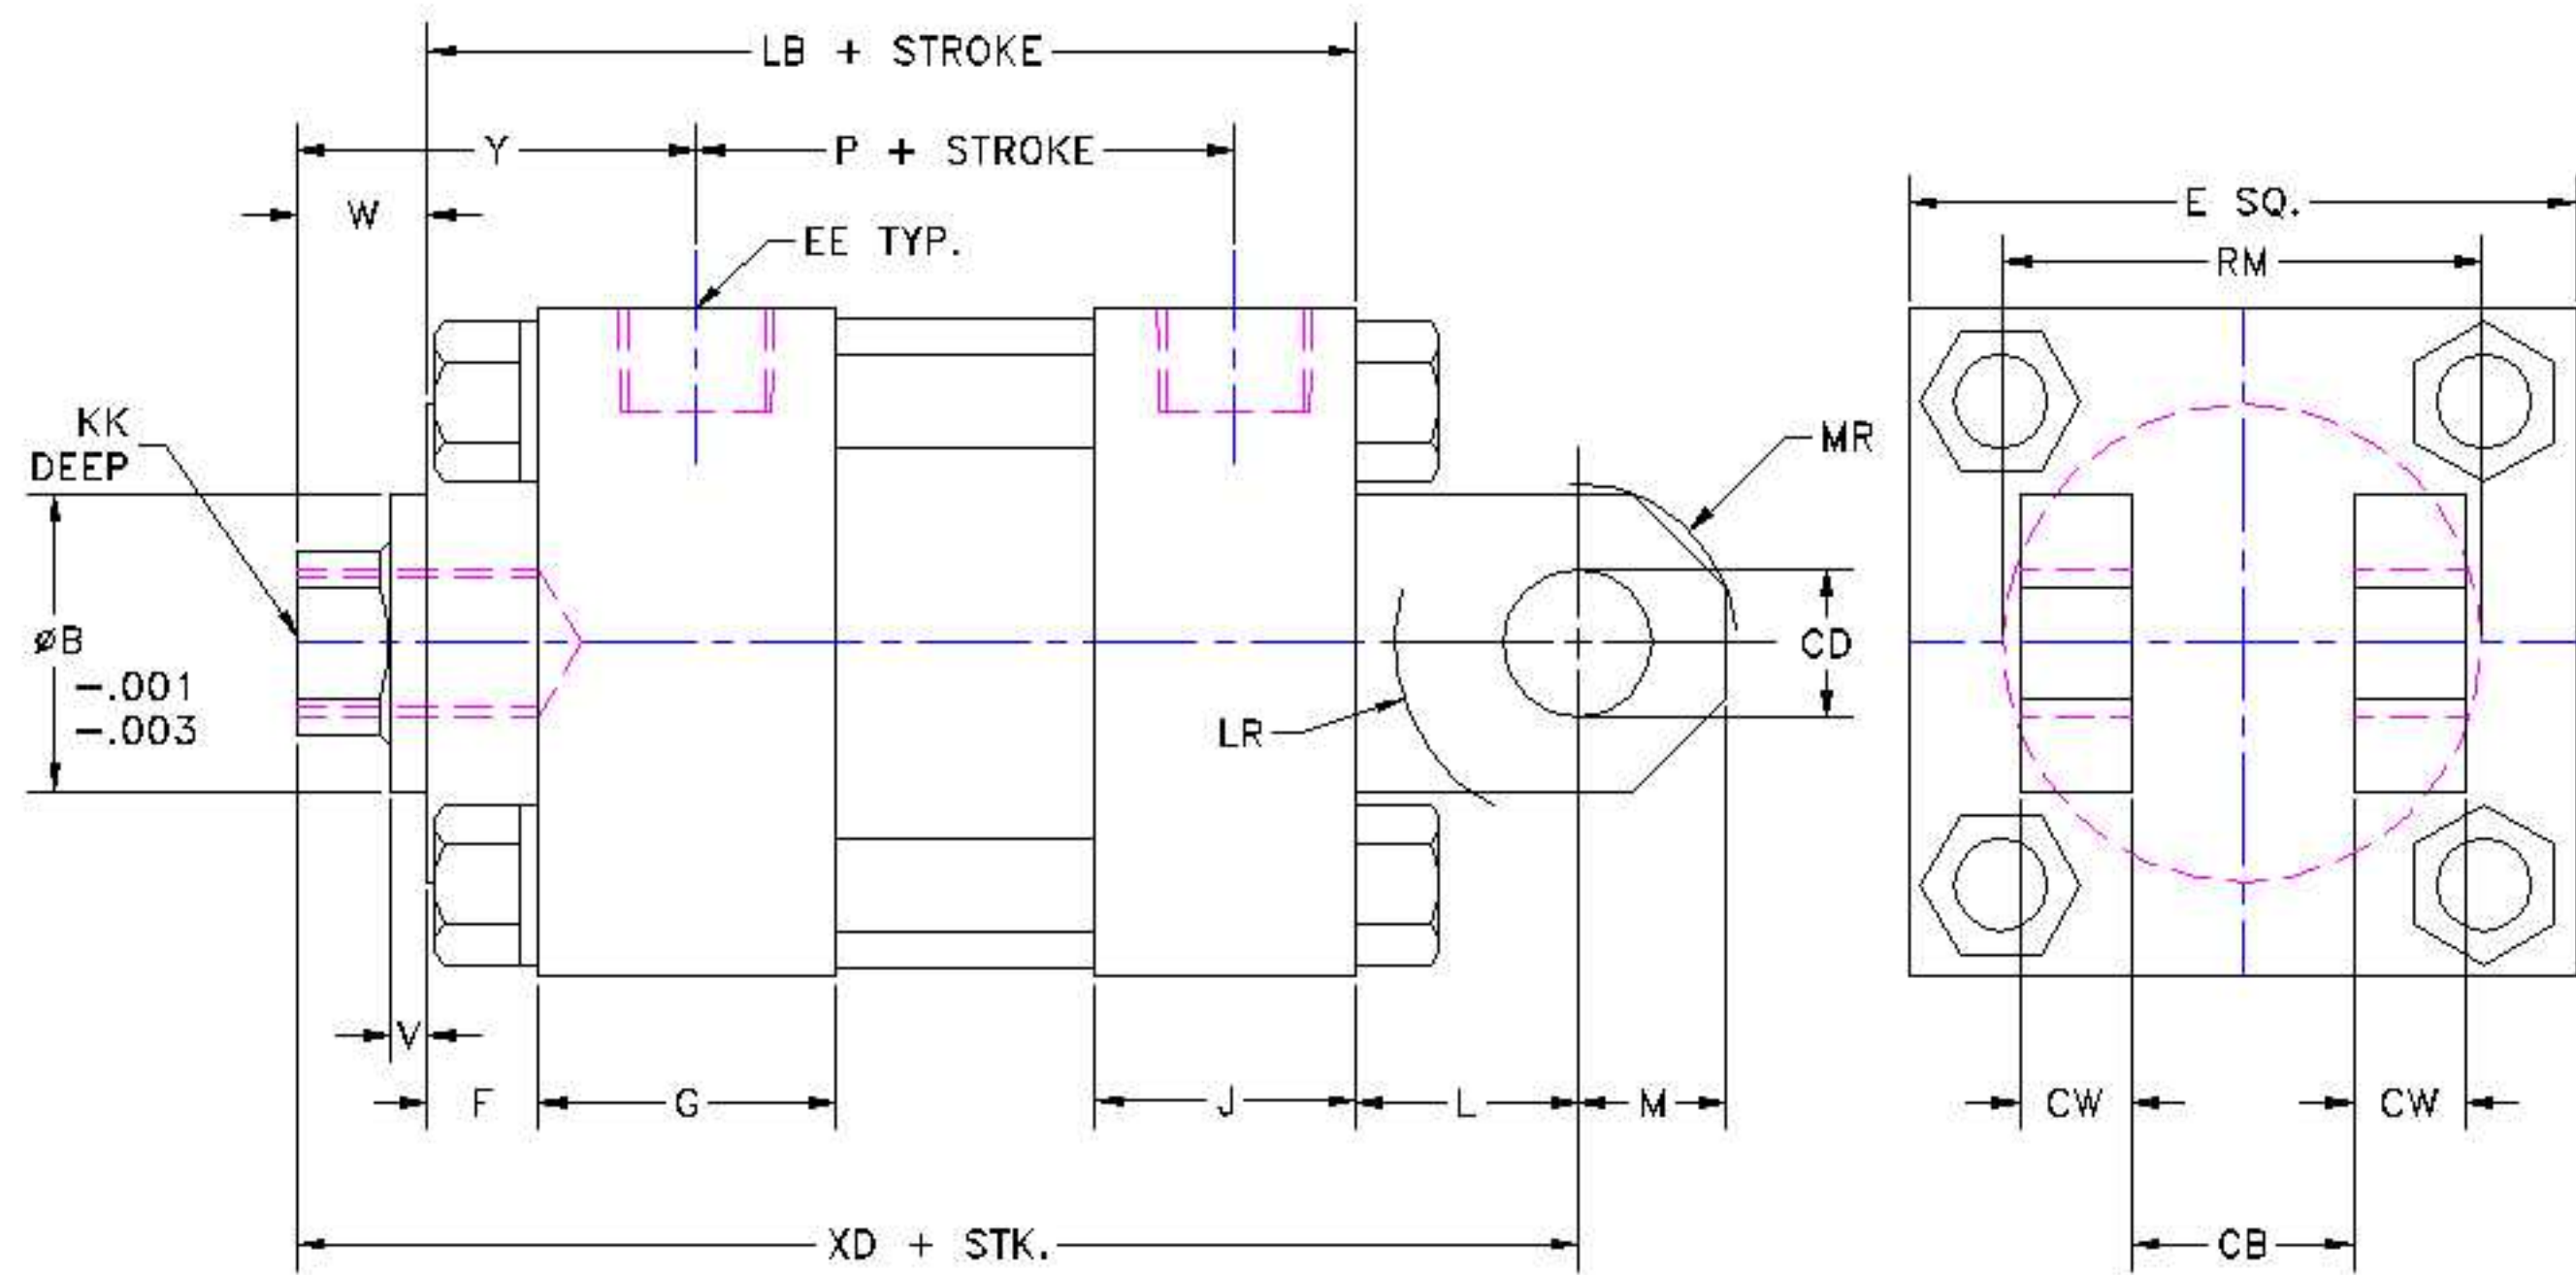

MP1 MOUNT - STYLE C - FEMALE ROD END - PAGE 1 OF 2

MP1 MOUNT - STYLE C - MALE ROD END - PAGE 2 OF 2