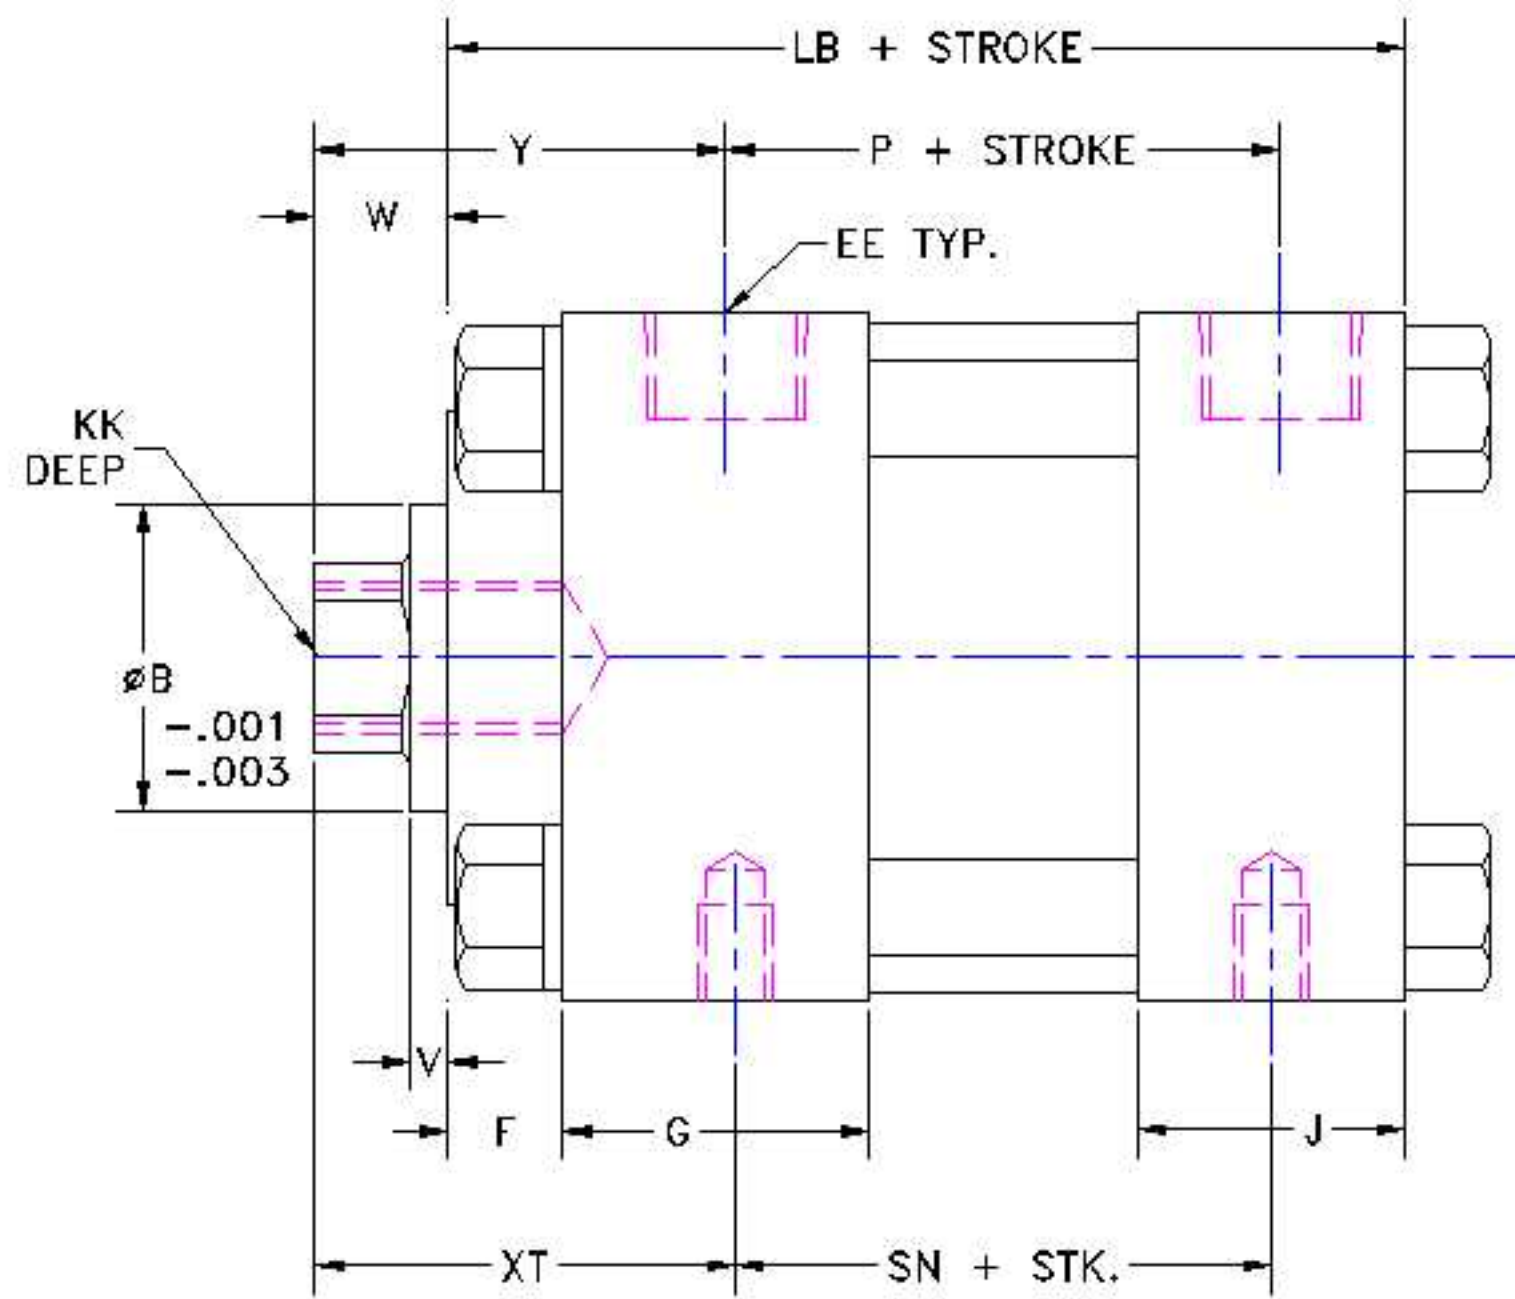

MS4 MOUNT - STYLE B - FEMALE ROD END - PAGE 1 OF 2

MS4 MOUNT - STYLE B - MALE ROD END - PAGE 2 OF 2