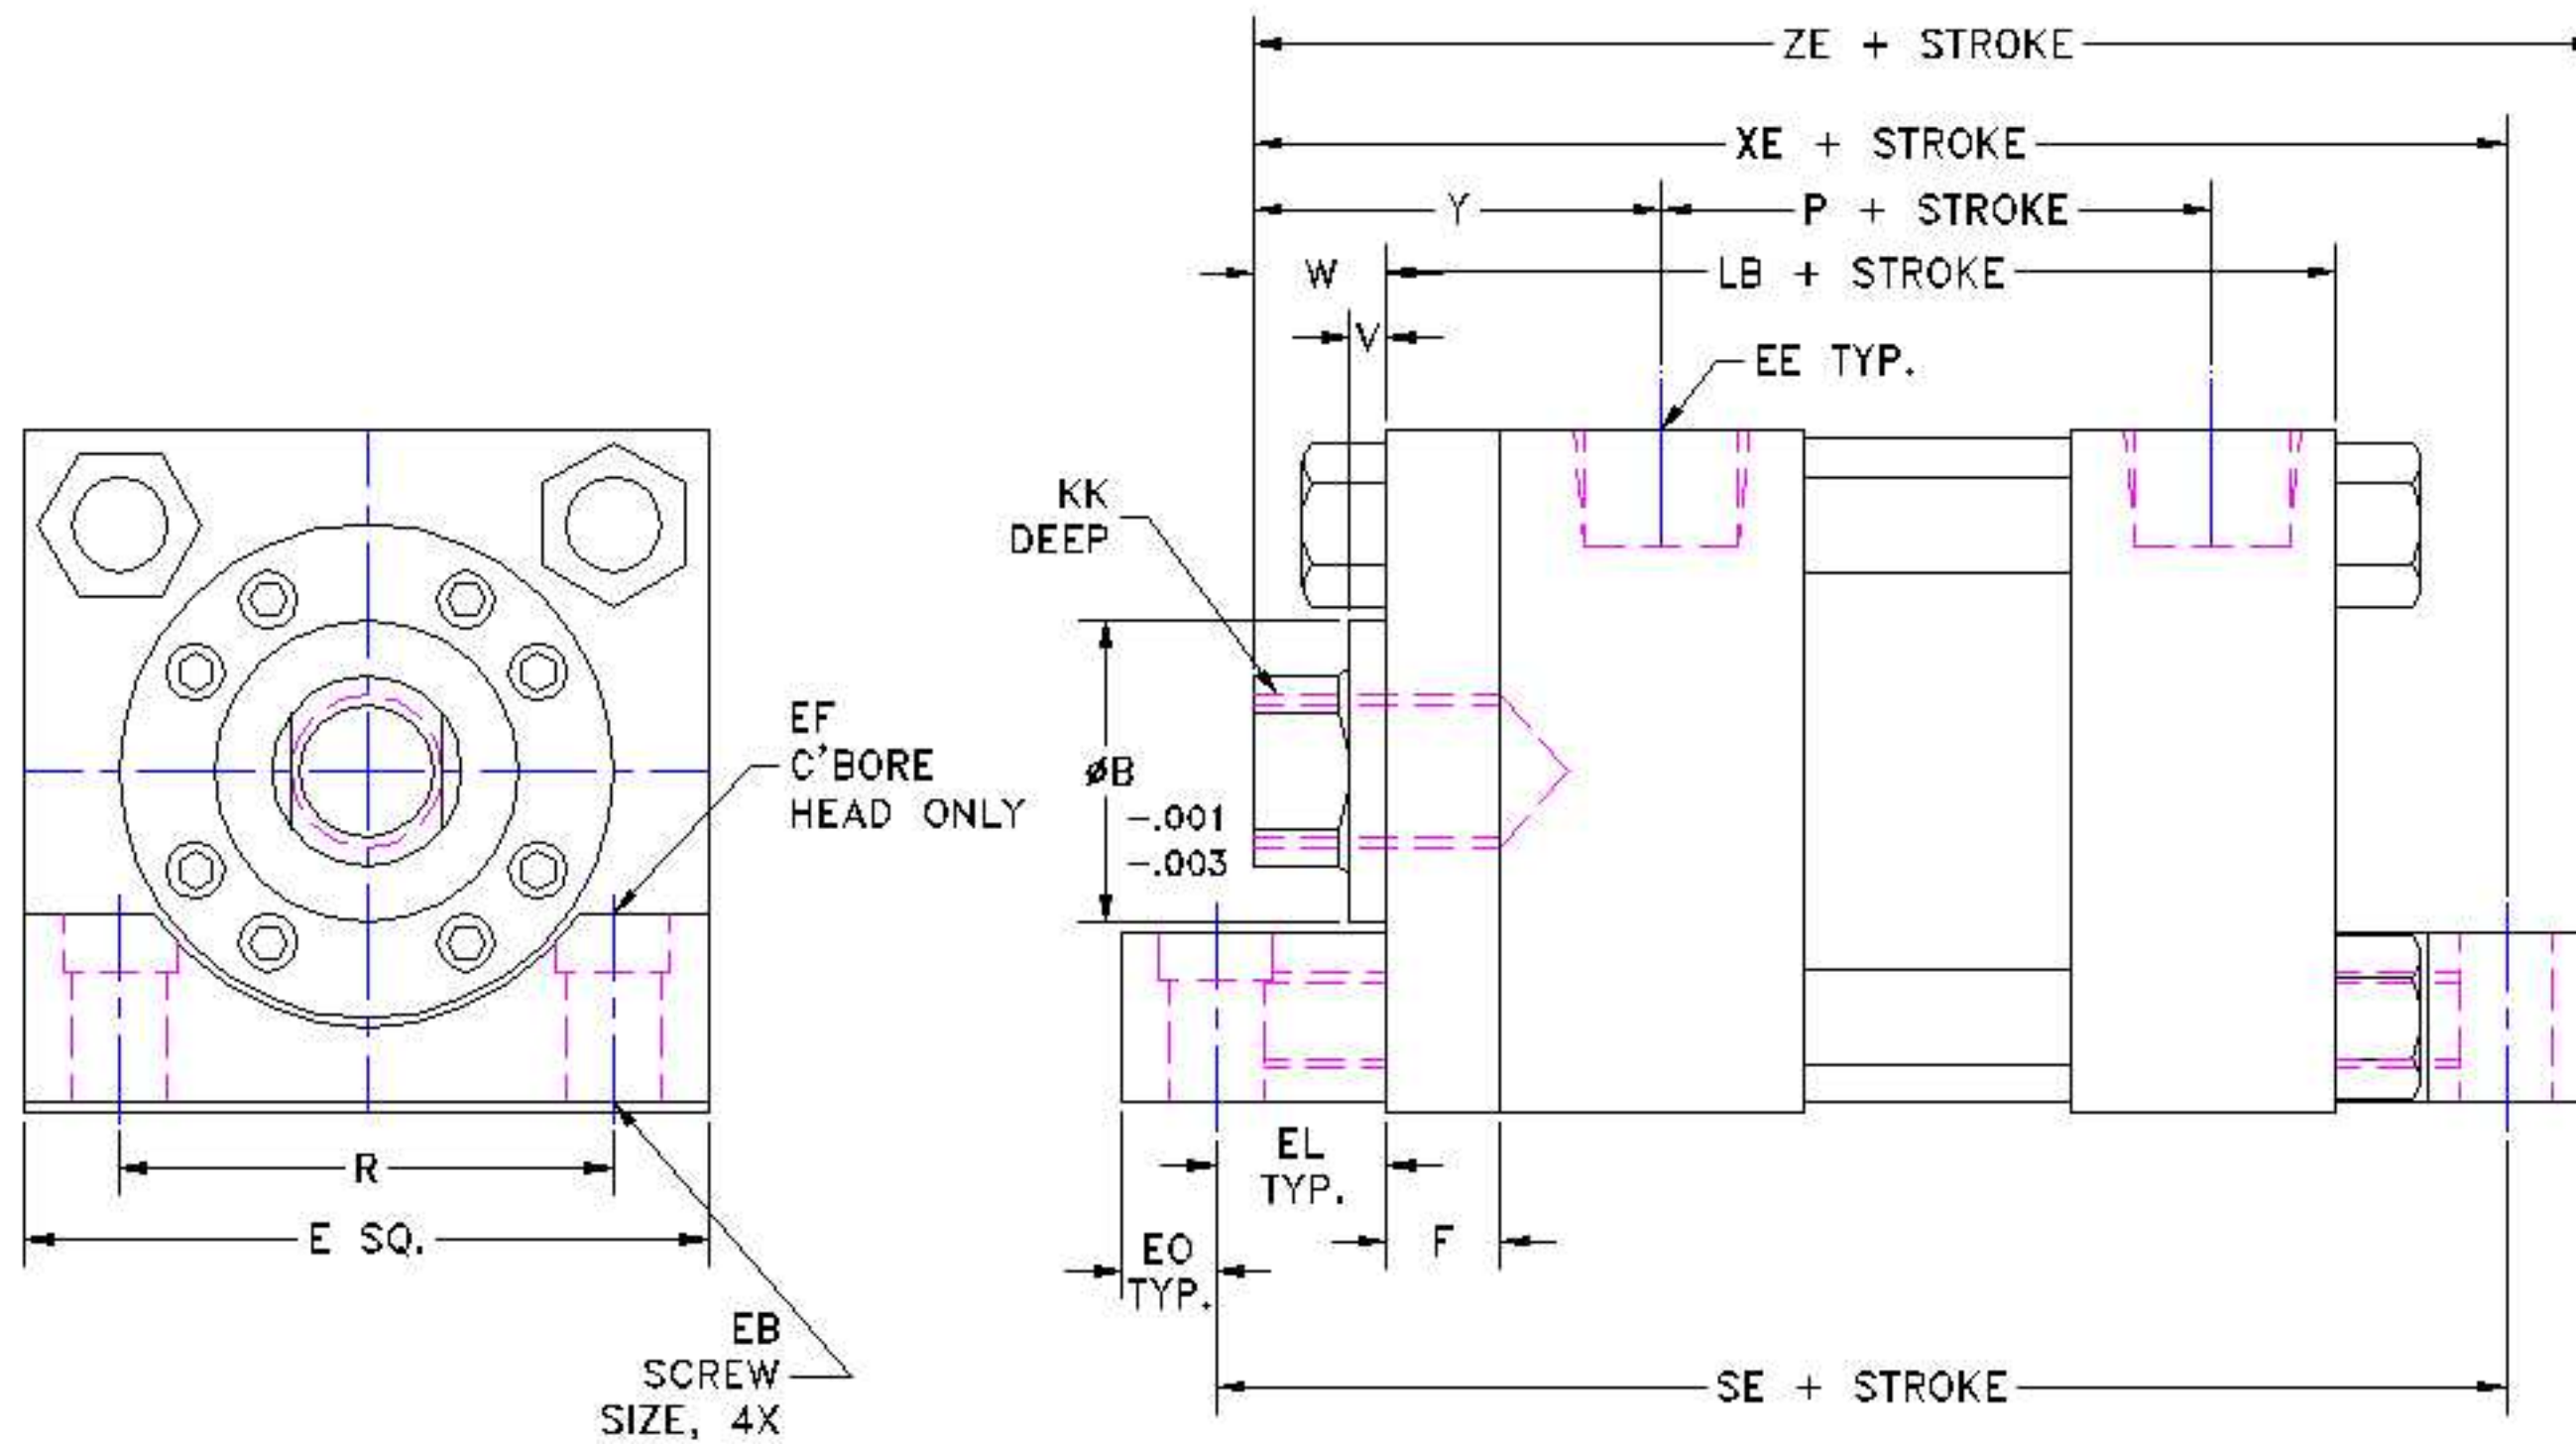

MS7 MOUNT - STYLE E - FEMALE ROD END - PAGE 1 OF 2

MS7 MOUNT - STYLE E - MALE ROD END - PAGE 2 OF 2