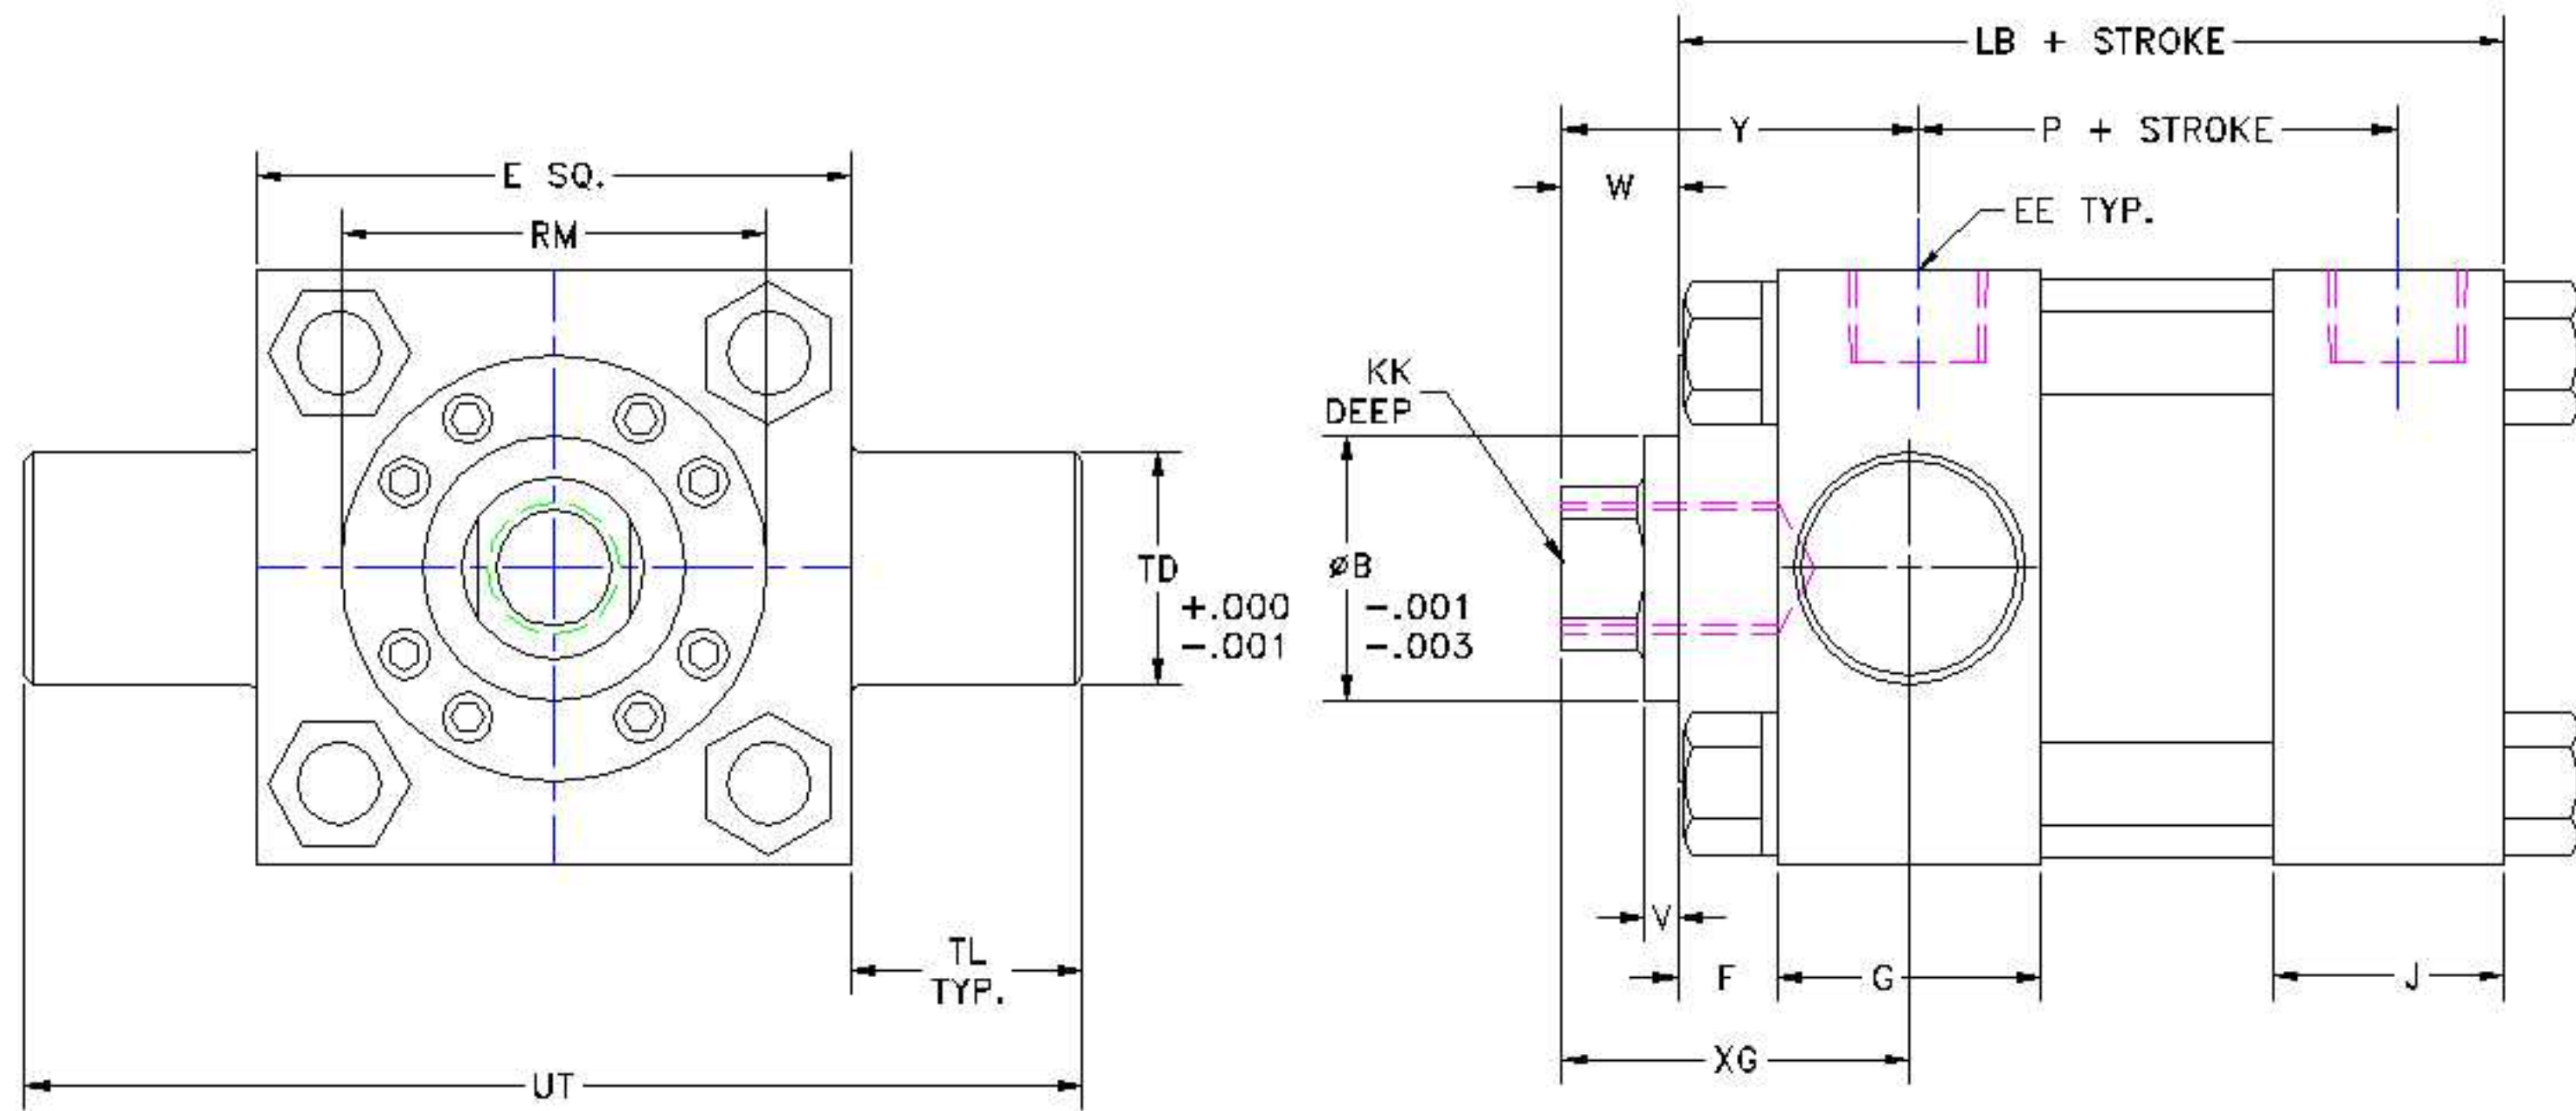

# MT1 MOUNT - STYLE U - FEMALE ROD END - PAGE 1 OF 2

# MT1 MOUNT - STYLE U - MALE ROD END - PAGE 2 OF 2