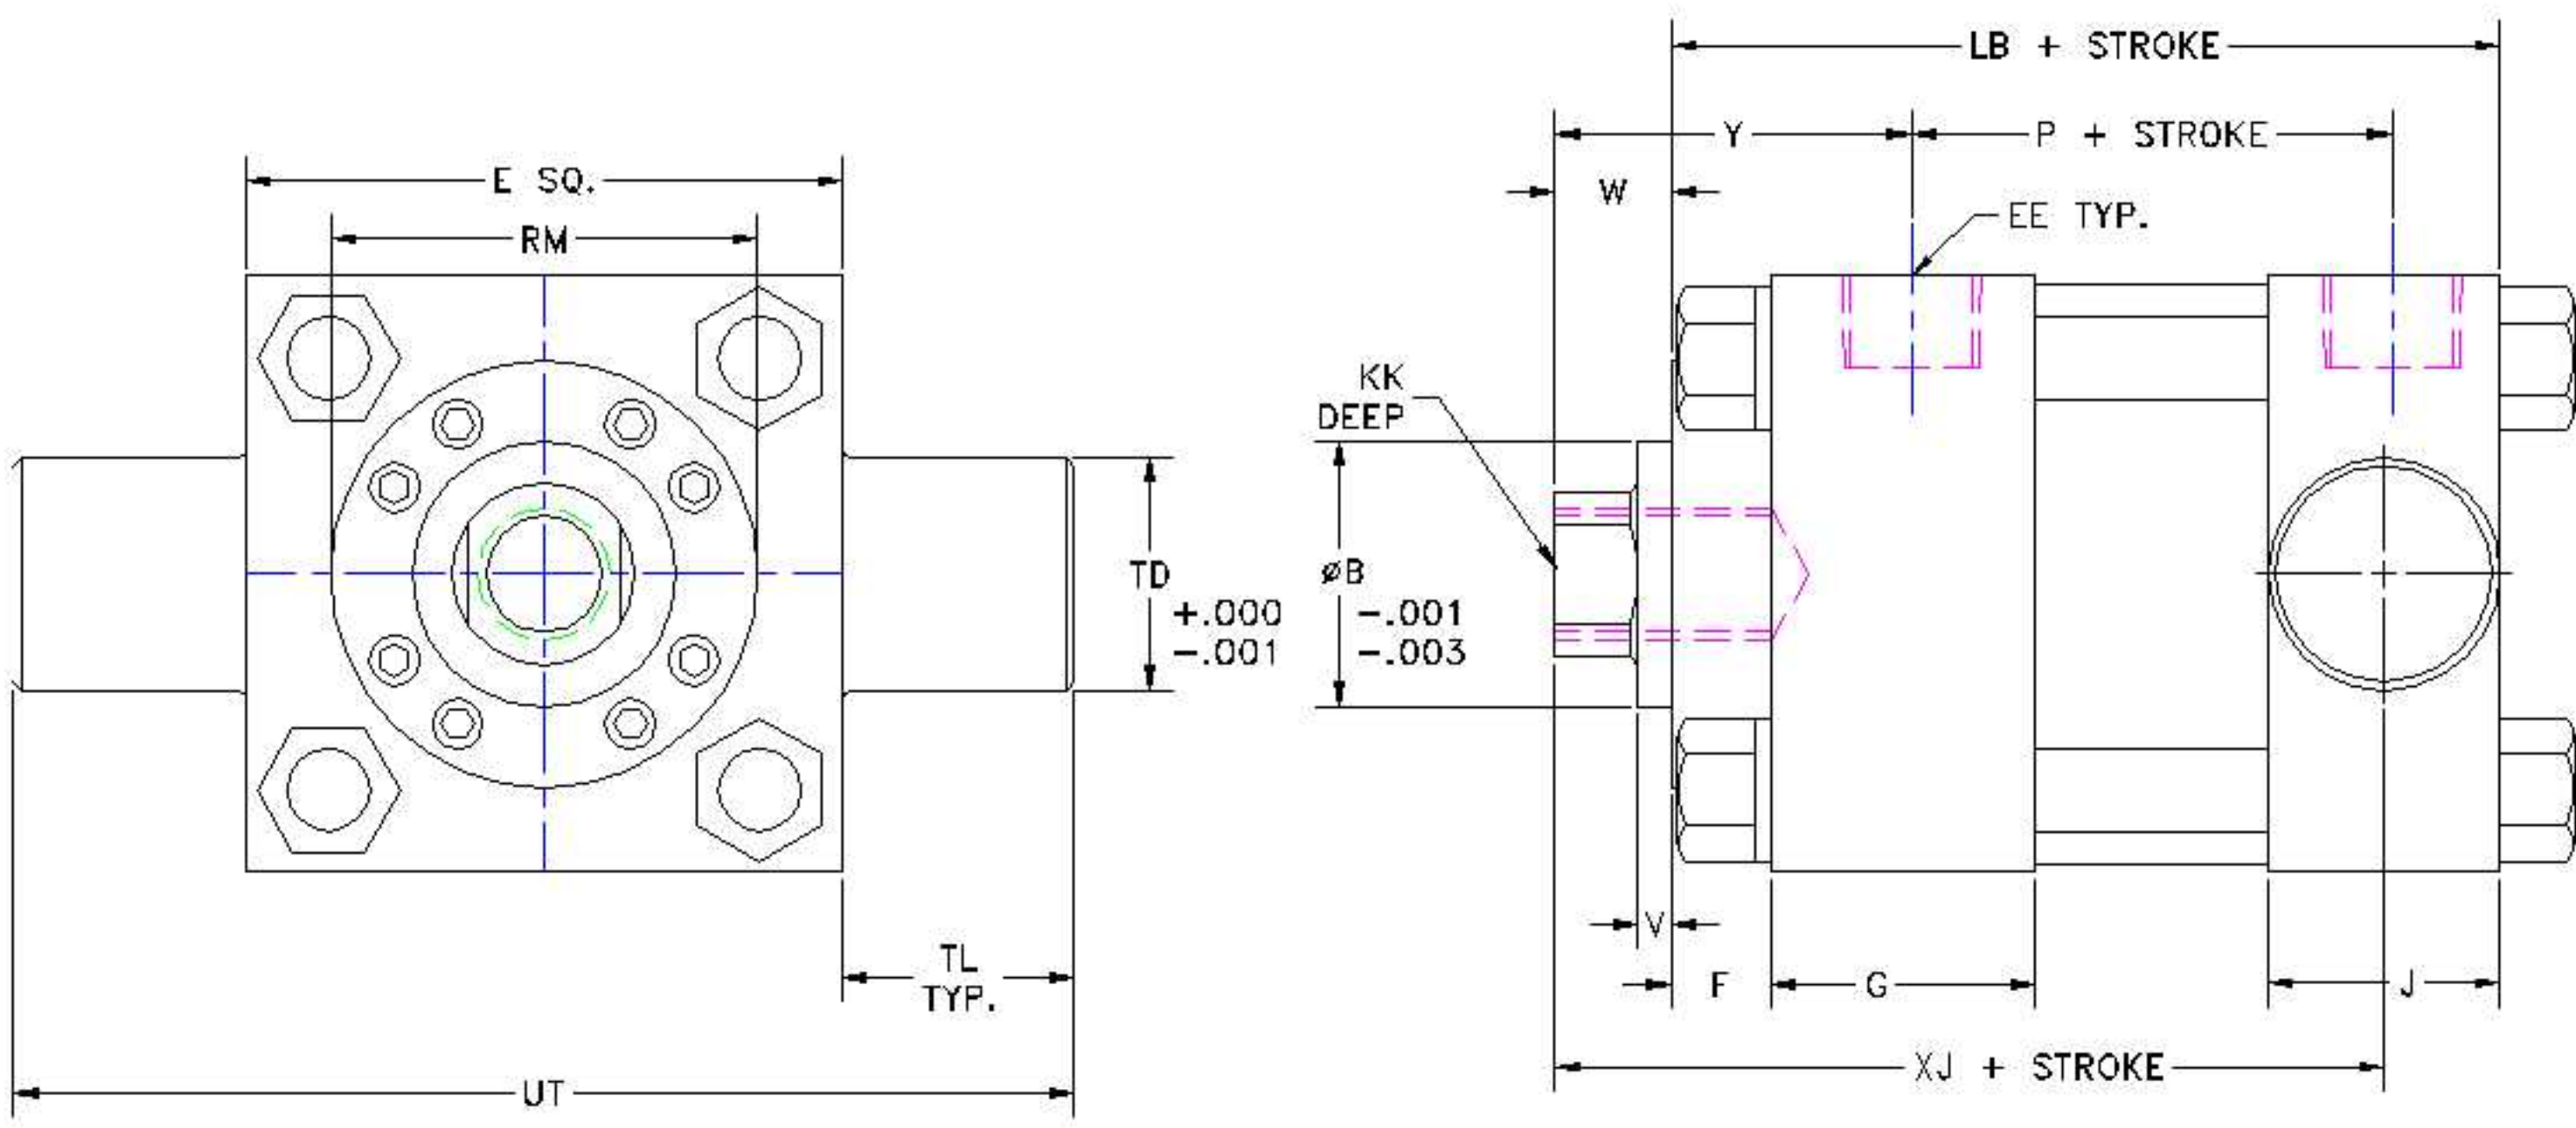

MT2 MOUNT - STYLE W - FEMALE ROD END - PAGE 1 OF 2

MT2 MOUNT - STYLE W - MALE ROD END - PAGE 2 OF 2