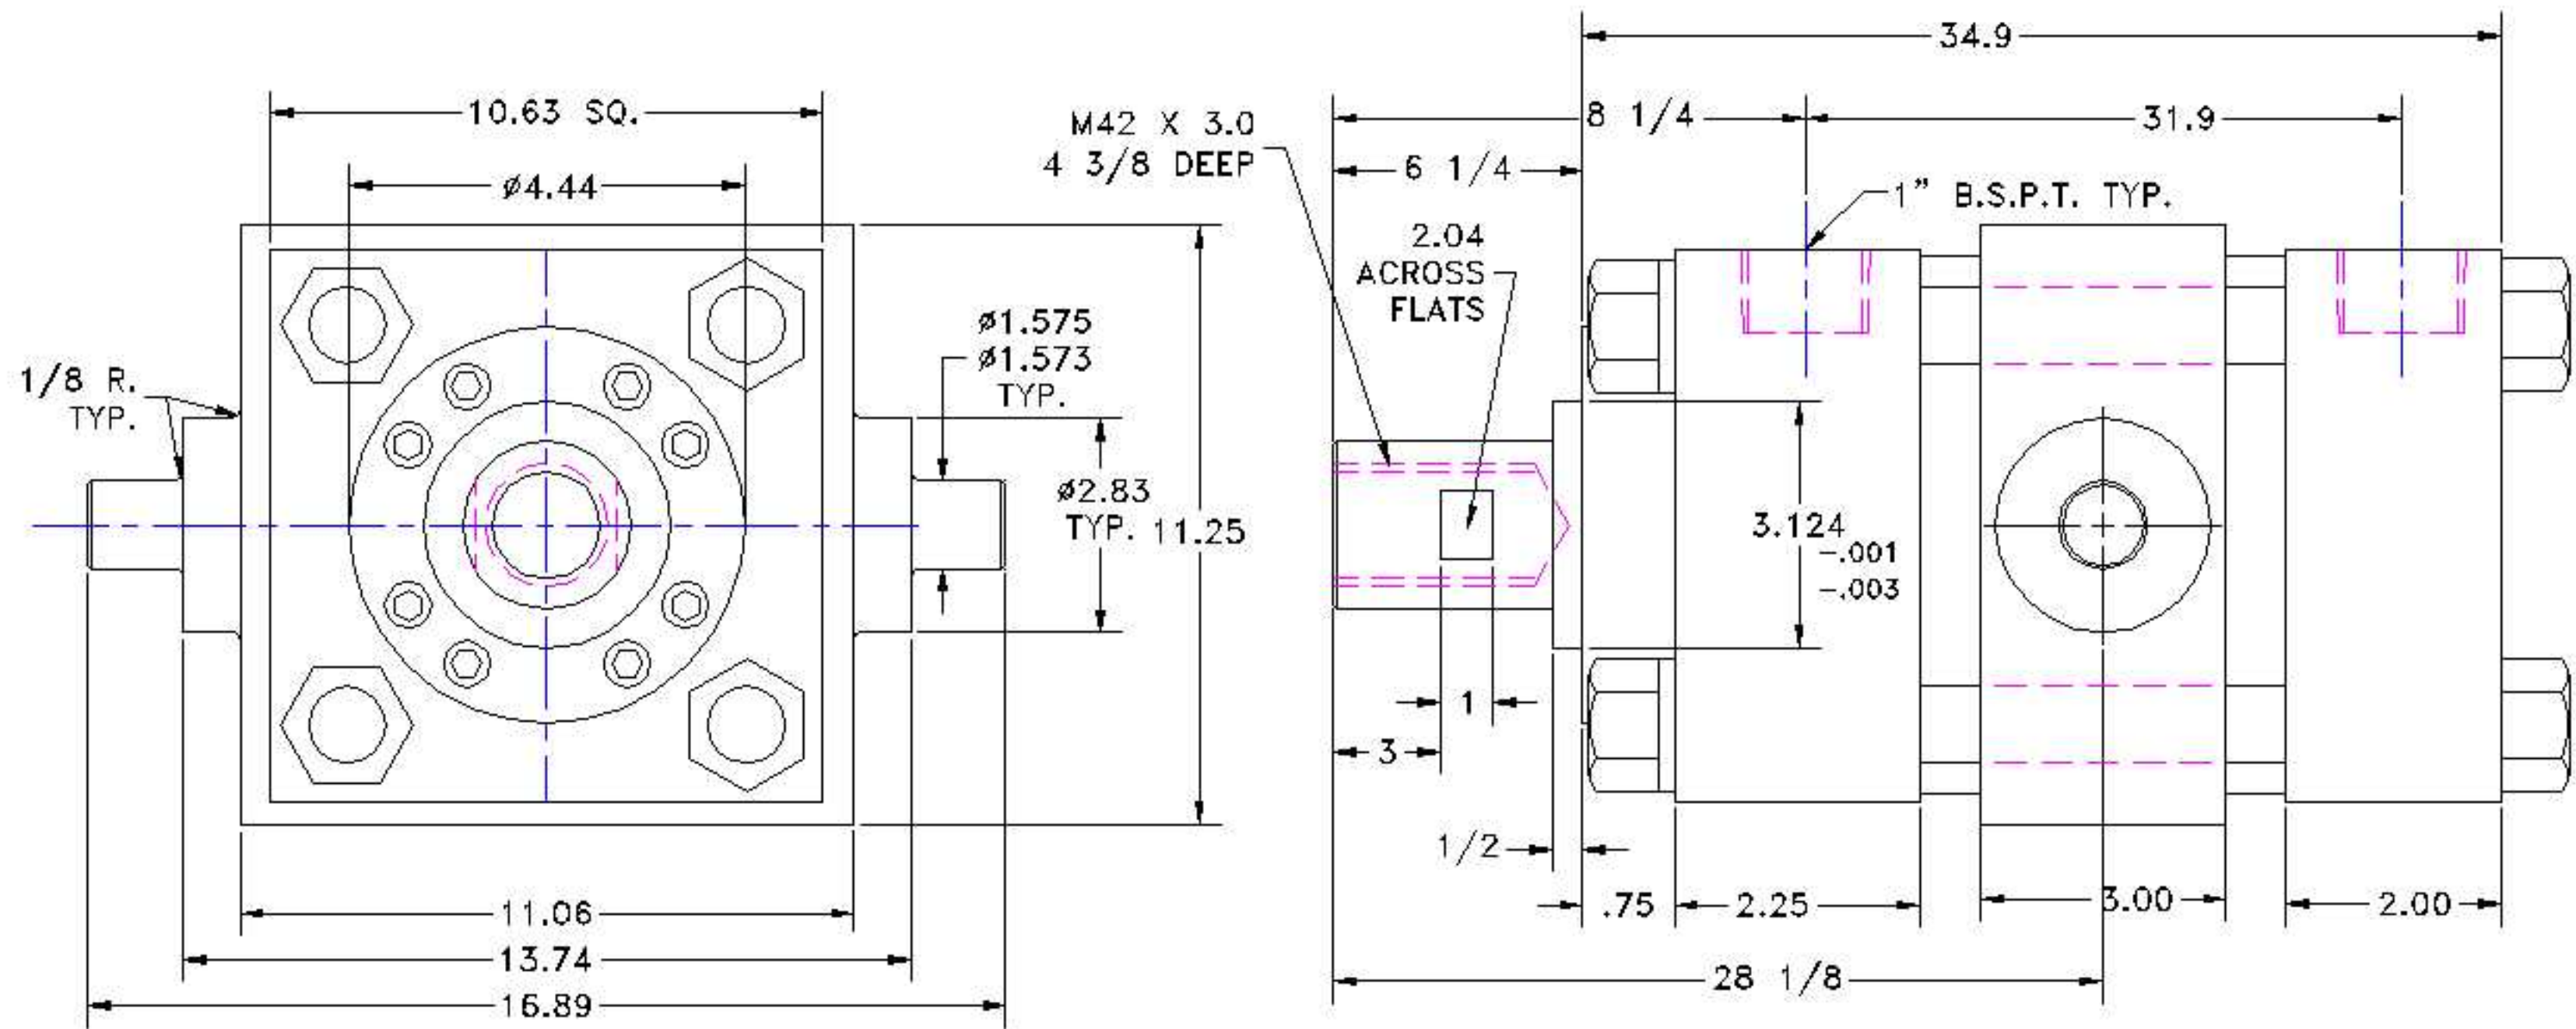

# MT4 MOUNT - STYLE T - FEMALE ROD END - PAGE 1 OF 2

APPROVED BY: \_\_\_\_\_

DATE: \_\_\_\_\_

# MT4 MOUNT - STYLE T - MALE ROD END - PAGE 2 OF 2