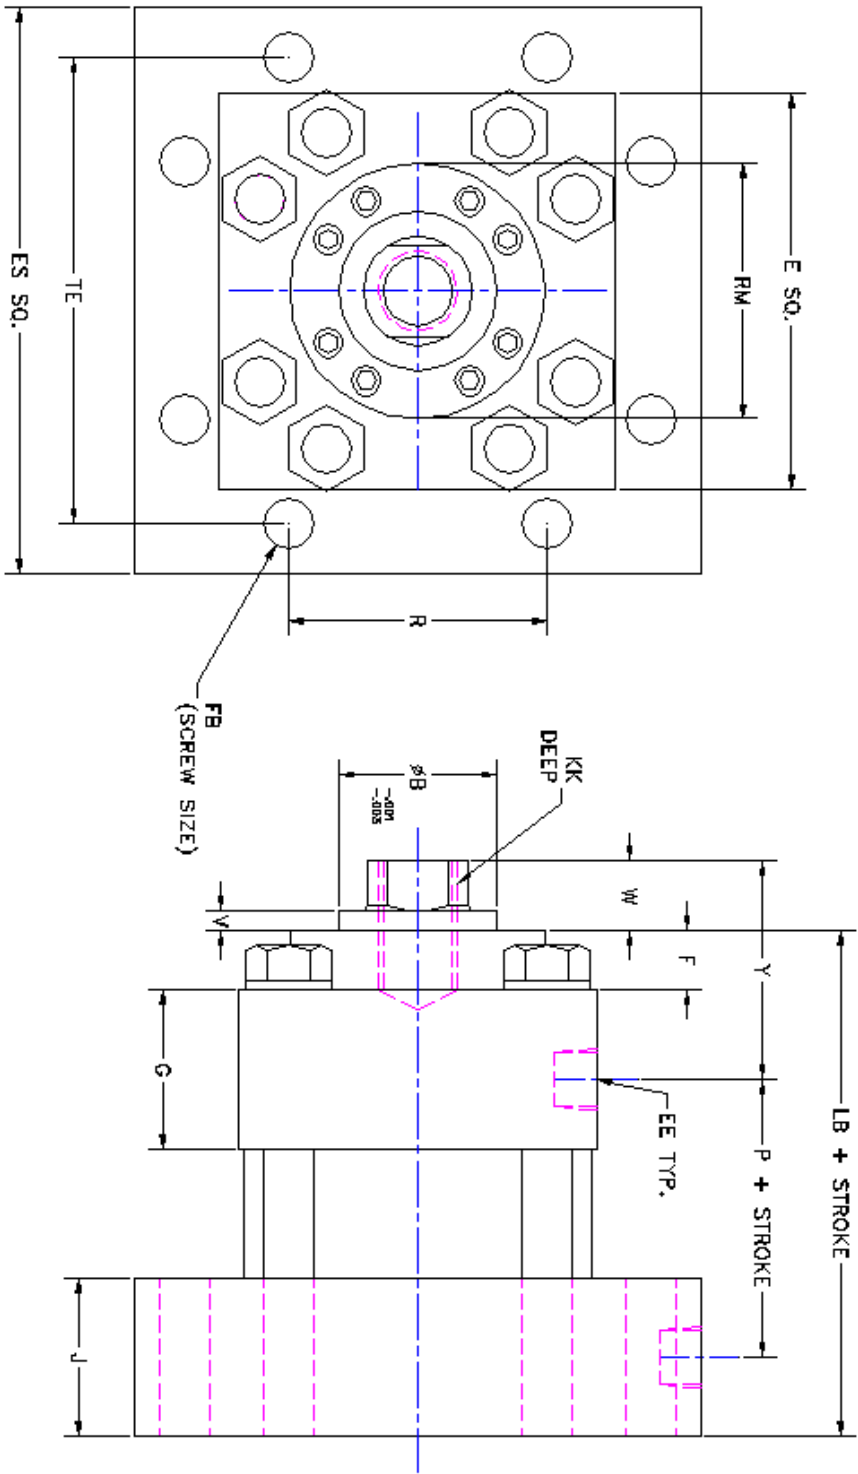

ME4 MOUNT - STYLE Z - FEMALE ROD END - PAGE 1 OF 2

ME4 MOUNT - STYLE Z - MALE ROD END - PAGE 2 OF 2