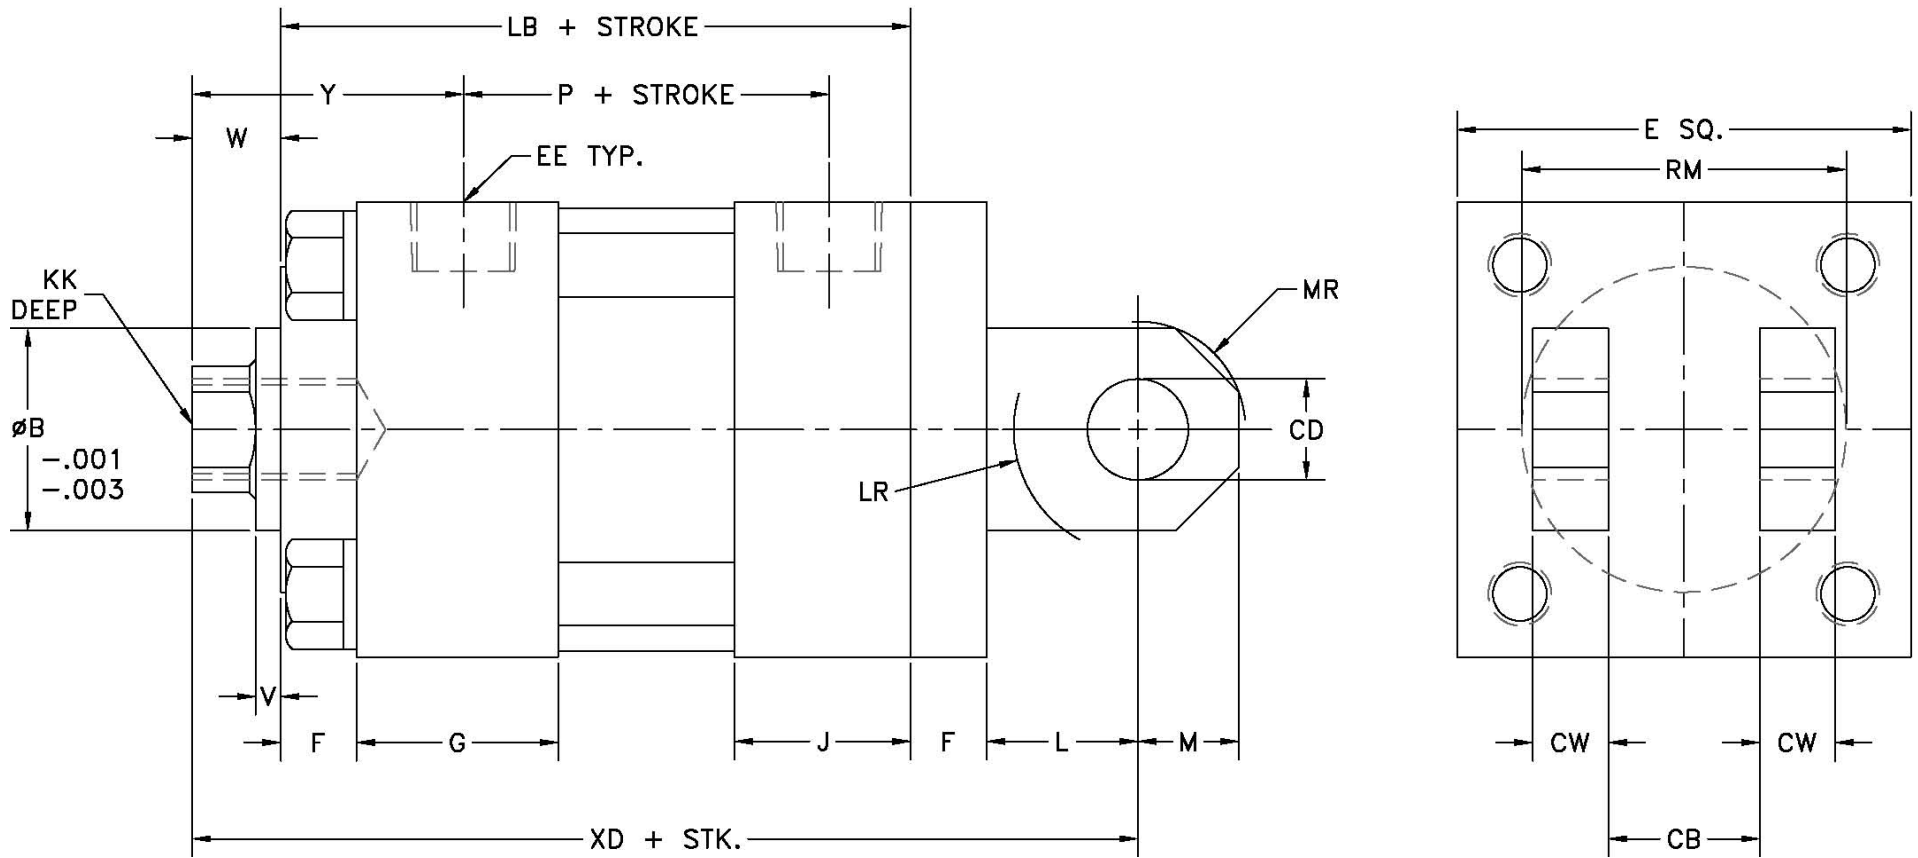

MP2 MOUNT – STYLE DC – FEMALE ROD END – PAGE 1 OF 2

MP2 MOUNT - STYLE DC - MALE ROD END - PAGE 2 OF 2