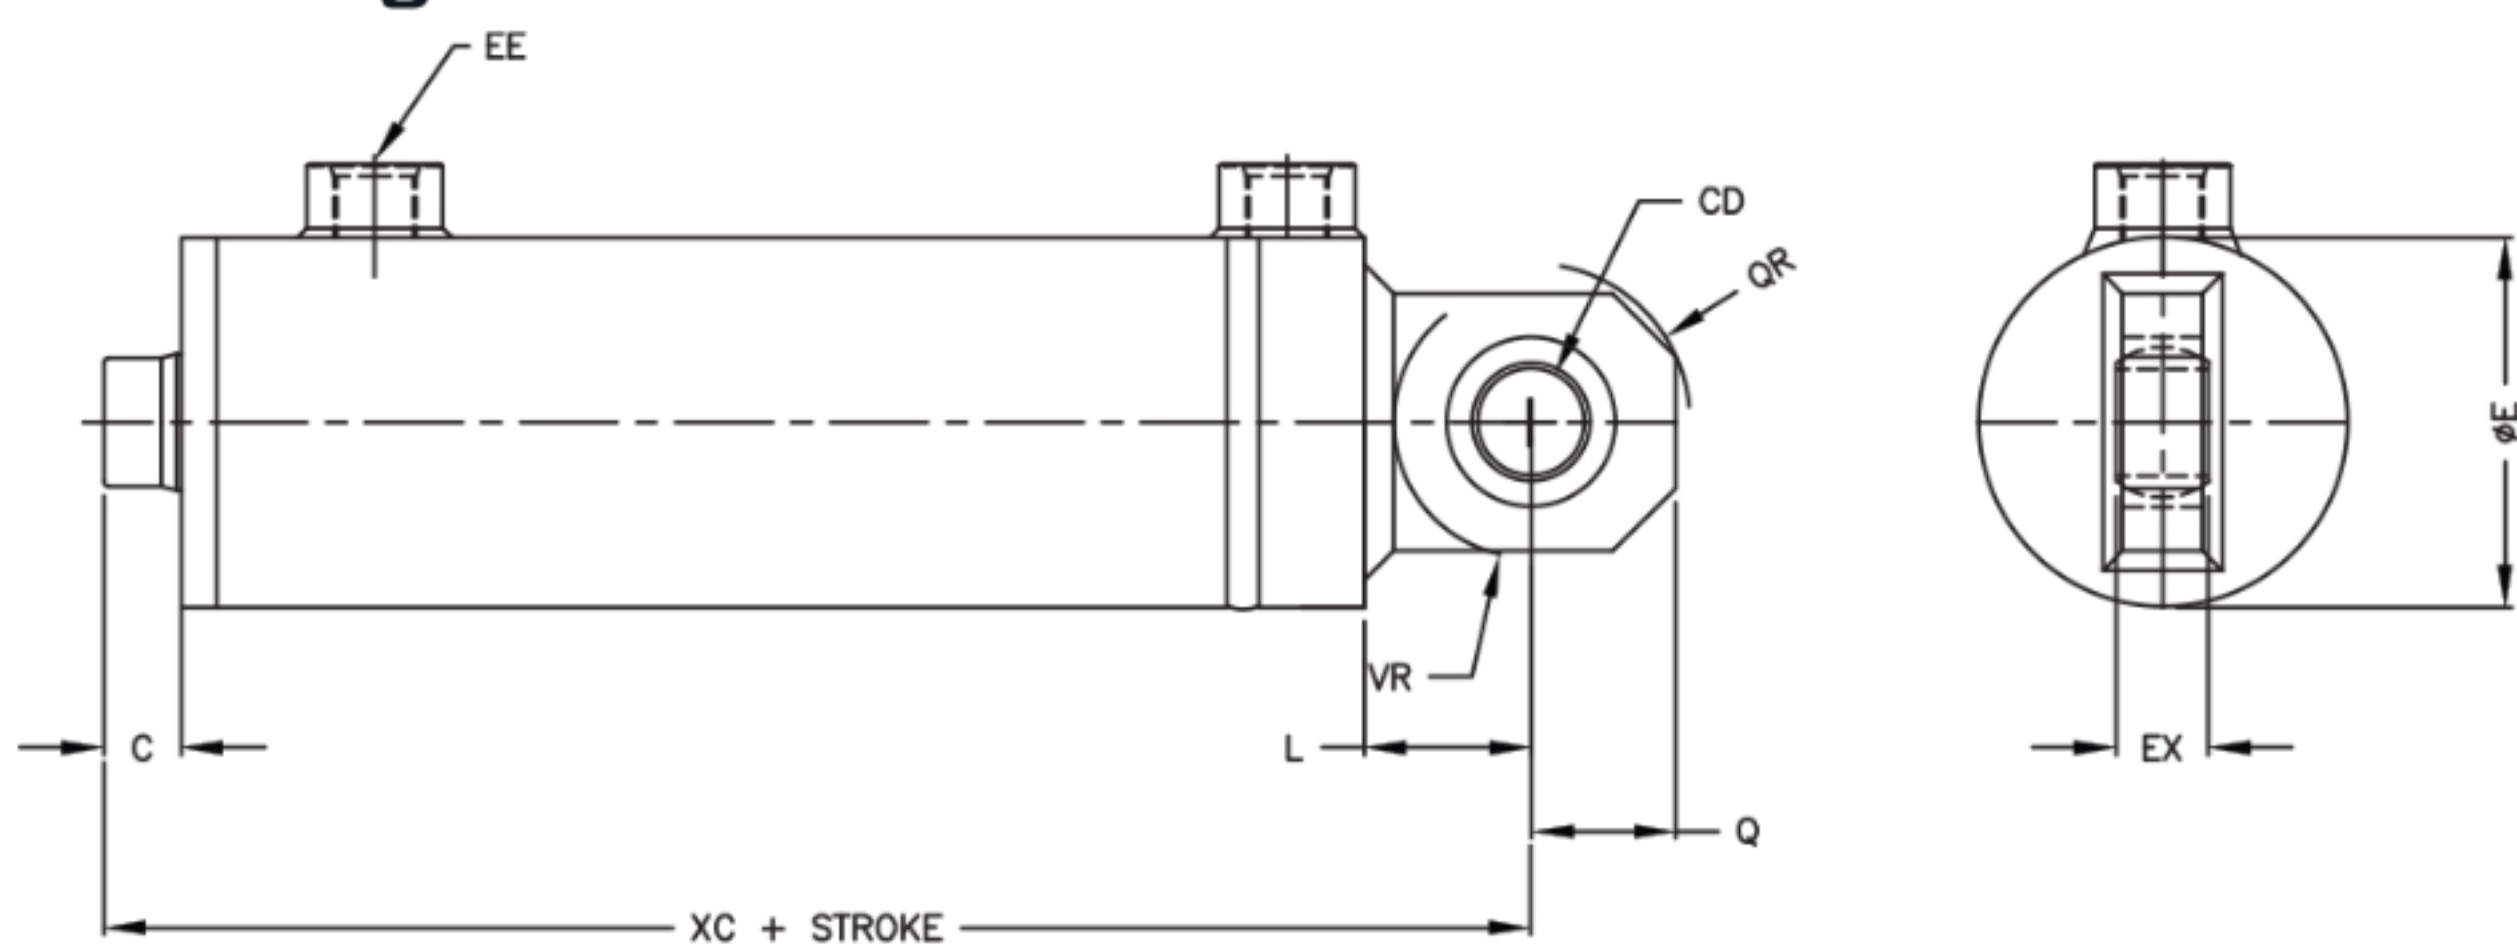

Cap Clevis

YATES STYLE "C"
4" - 12" BORE

Cap Crosstube

YATES STYLE "D"
4" - 12" BORE

No Mount

YATES STYLE "K"
4" - 12" BORE

Cap Spherical Bearing

YATES STYLE "Q"
4" - 12" BORE

Cap Eye

YATES STYLE "V"
4" - 12" BORE