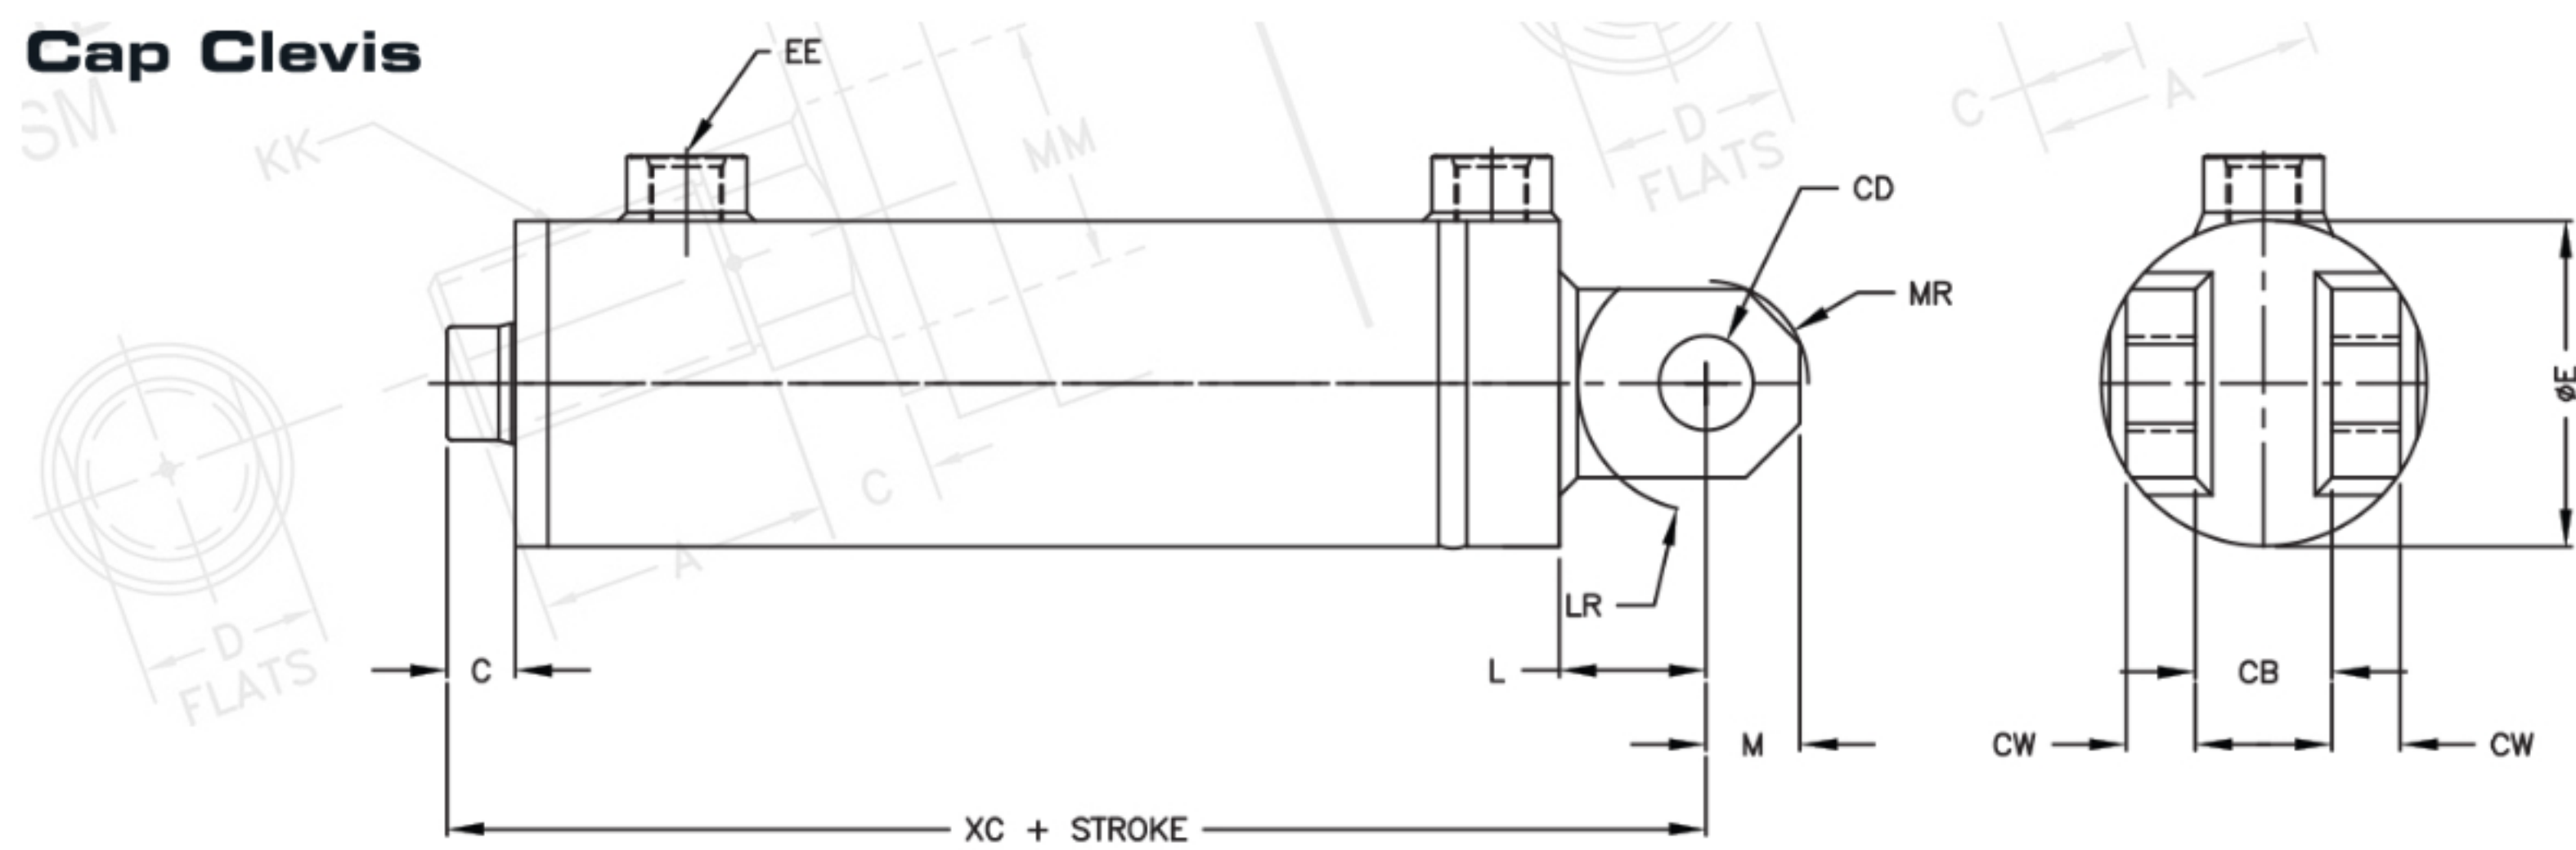

Cap Clevis

YATES STYLE "C"
4" - 12" BORE

Cap Crosstube

YATES STYLE "D"
4" - 12" BORE

No Mount

YATES STYLE "K"
4" - 12" BORE

Cap Spherical Bearing

YATES STYLE "Q"
4" - 12" BORE

Cap Eye

YATES STYLE "V"
4" - 12" BORE