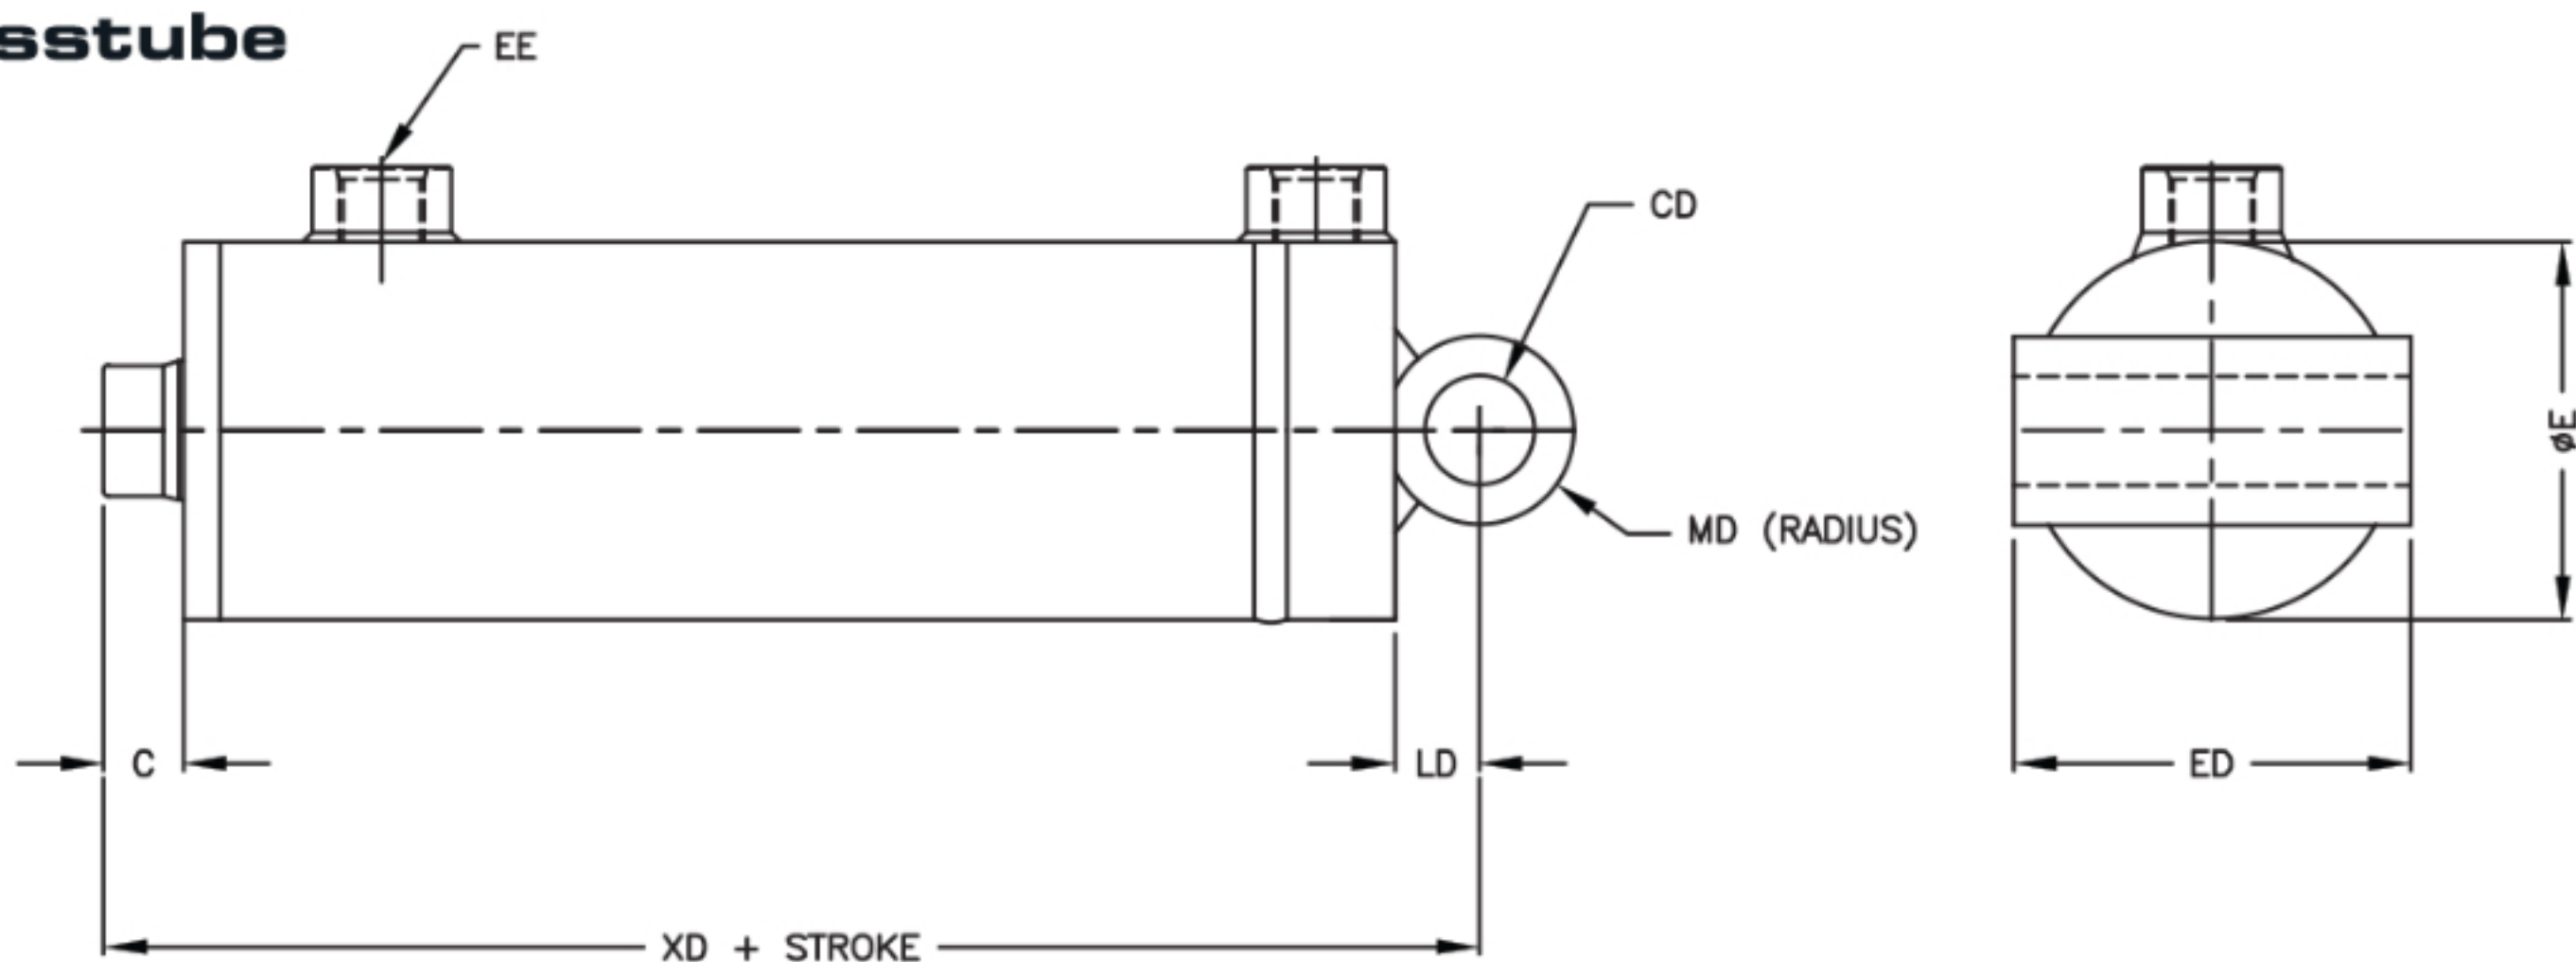

Cap Clevis

YATES STYLE "C"
4" - 12" BORE

Cap Crosstube

YATES STYLE "D"
4" - 12" BORE

No Mount

YATES STYLE "K"
4" - 12" BORE

Cap Spherical Bearing

YATES STYLE "Q"
4" - 12" BORE

Cap Eye

YATES STYLE "V"
4" - 12" BORE