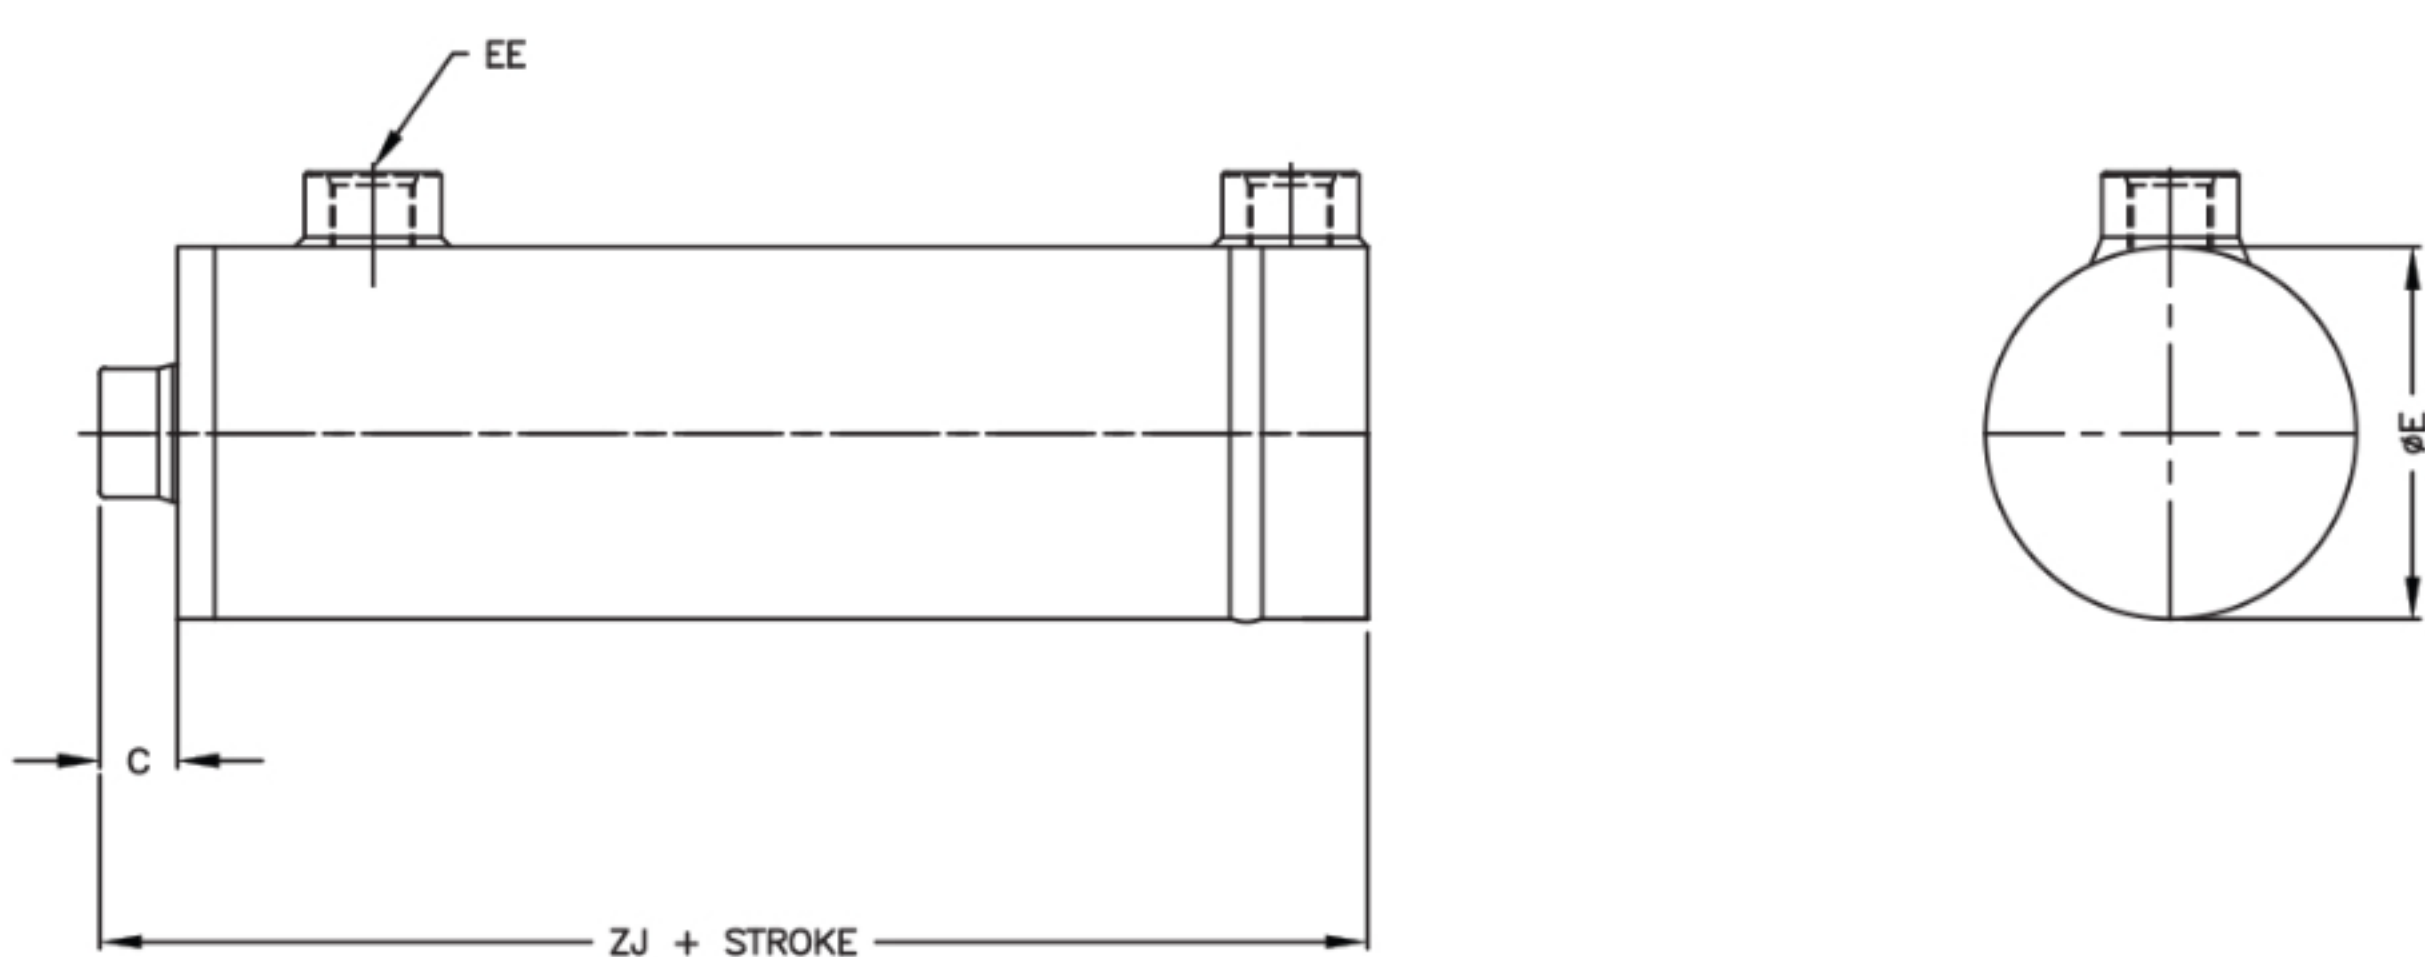

Cap Clevis

YATES STYLE "C"
4" - 12" BORE

Cap Crosstube

YATES STYLE "D"
4" - 12" BORE

No Mount

YATES STYLE "K"
4" - 12" BORE

Cap Spherical Bearing

YATES STYLE "Q"
4" - 12" BORE

Cap Eye

YATES STYLE "V"
4" - 12" BORE