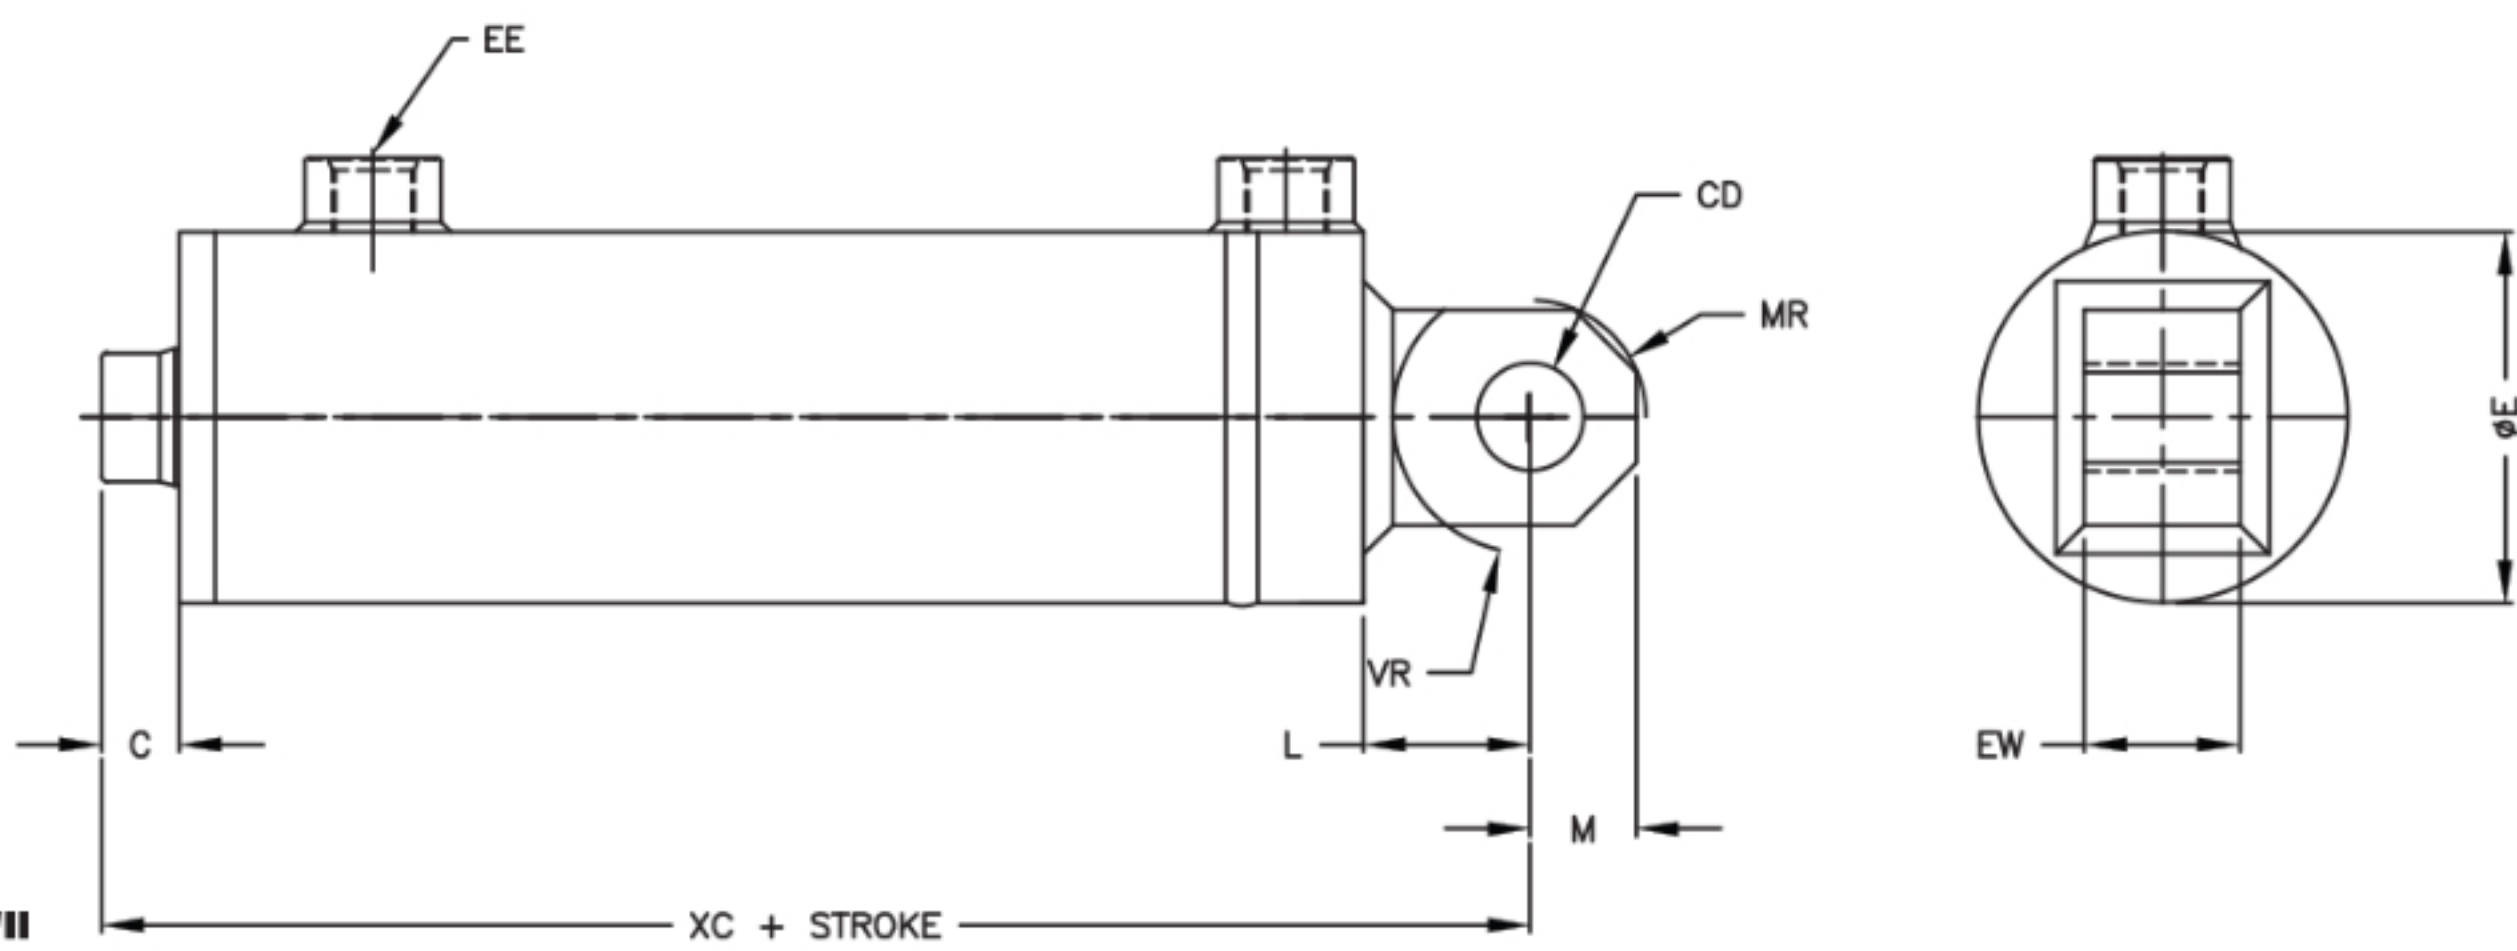

Cap Clevis

YATES STYLE "C"
4" - 12" BORE

Cap Crosstube

YATES STYLE "D"
4" - 12" BORE

No Mount

YATES STYLE "K"
4" - 12" BORE

Cap Spherical Bearing

YATES STYLE "Q"
4" - 12" BORE

Cap Eye

YATES STYLE "V"
4" - 12" BORE