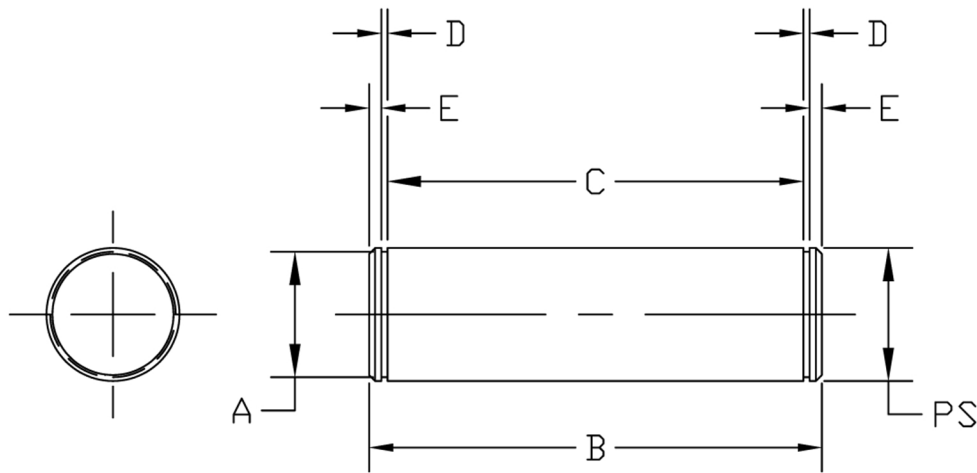

YATES ACCESSORIES

PIVOT PIN

PART NUMBER	PIN SIZE	A	B	C	D	E
12-YP-9003-3-G-A	.500	.470	2.109	1.875	.039	.078
12-YP-9004-3-G-A	.750	.707	2.901	2.625	.046	.092
12-YP-9006-3-G-A	1.000	.943	3.401	3.125	.046	.092
12-YP-9008-3-G-A	1.375	1.295	4.461	4.125	.056	.112
12-YP-9010-3-G-A	1.750	1.655	5.545	5.125	.070	.140
12-YP-9012-3-G-A	2.000	1.891	5.545	5.125	.070	.140
12-YP-9014-3-G-A	2.500	2.366	6.641	6.125	.086	.172
12-YP-9016-3-G-A	3.000	2.844	6.792	6.125	.103	.206
12-YP-9020-3-G-A	3.500	3.322	8.845	8.125	.120	.240
12-YP-9024-3-G-A	4.000	3.792	9.845	9.125	.120	.240